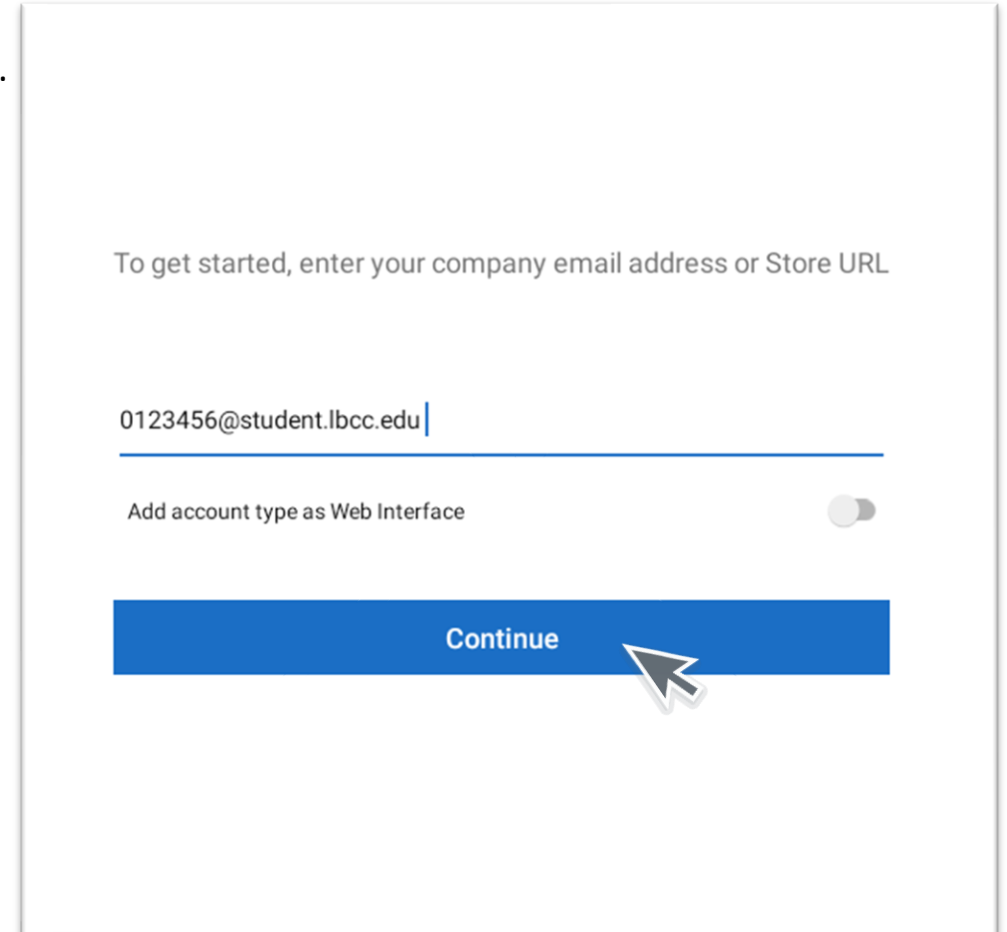

# 1. Downloading Citrix Workspace App

---

**Step 3:** Get Started Setting up your account.

# 1. Downloading Citrix Workspace App

**Step 4:** Type your Viking [ID@student.lbcc.edu](mailto:ID@student.lbcc.edu). Press Continue.

Example