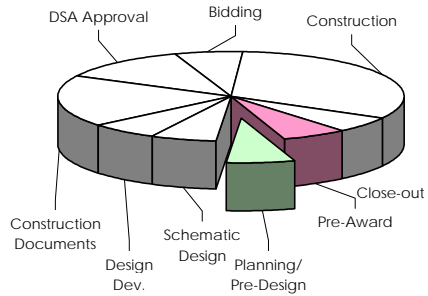

**Planning/Pre-Design Phase
100% Complete**

Pre Award	Planning/Pre Design	Design Phase	Bid Phase	Construction Phase	Post Construction