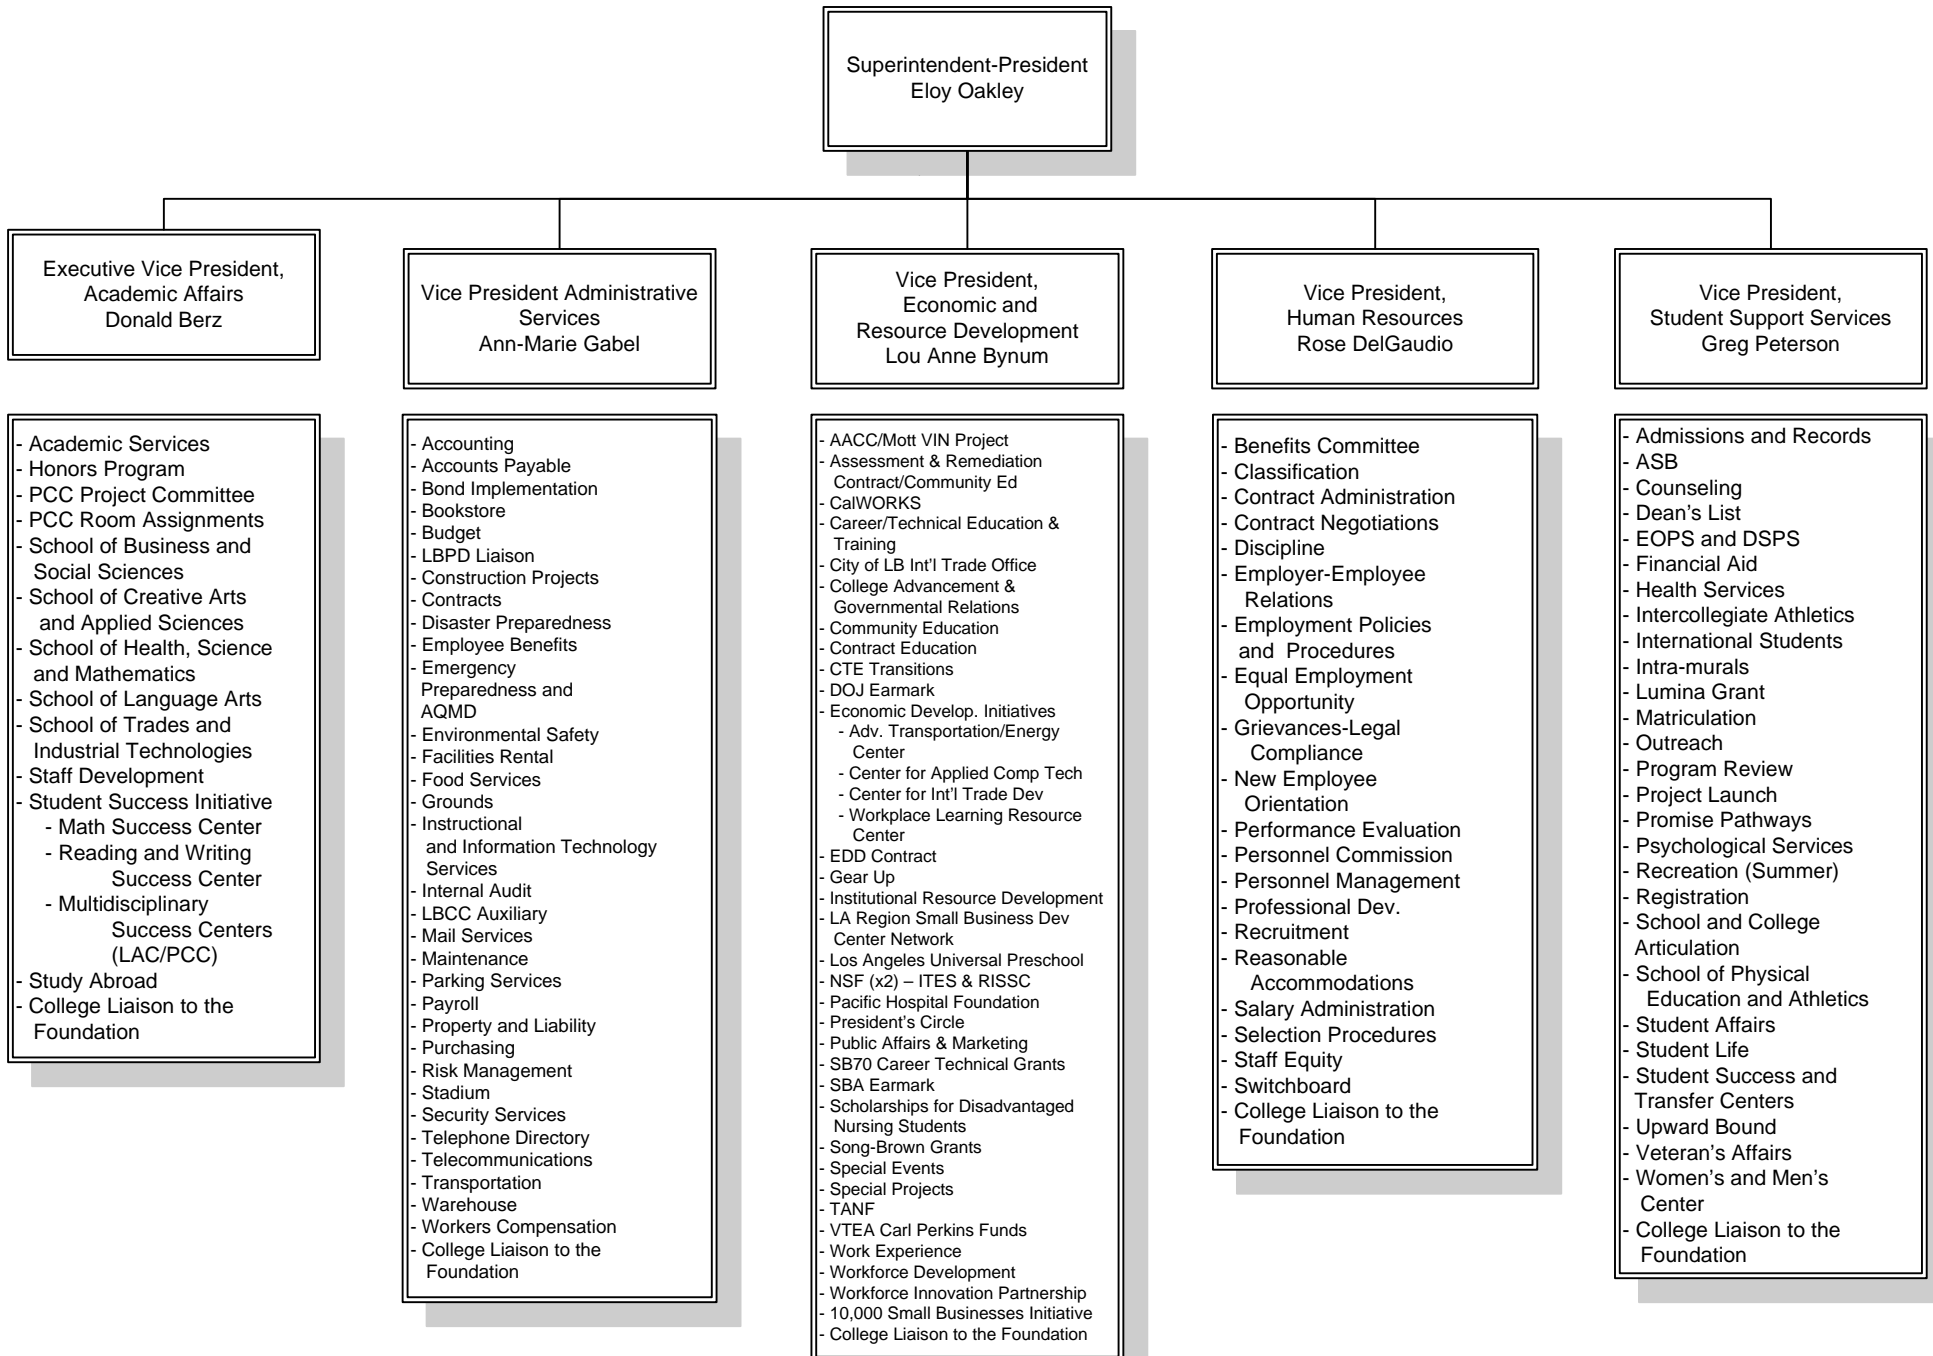

Long Beach Community College District 2011-2012 Organizational Chart

Superintendent-President and Executive Committee.....	2
Executive Committee – Area of Responsibility.....	3
Superintendent-President.....	4-7
Academic Affairs.....	8-17
Administrative Services.....	18-22
Economic and Resource Development.....	23
Student Support Services.....	24-27
Human Resources/Personnel Commission.....	28

Superintendent-President and Executive Committee

Executive Committee

Area of Responsibility

Long Beach Community College District Superintendent-President

Superintendent-President Foundation

Superintendent-President