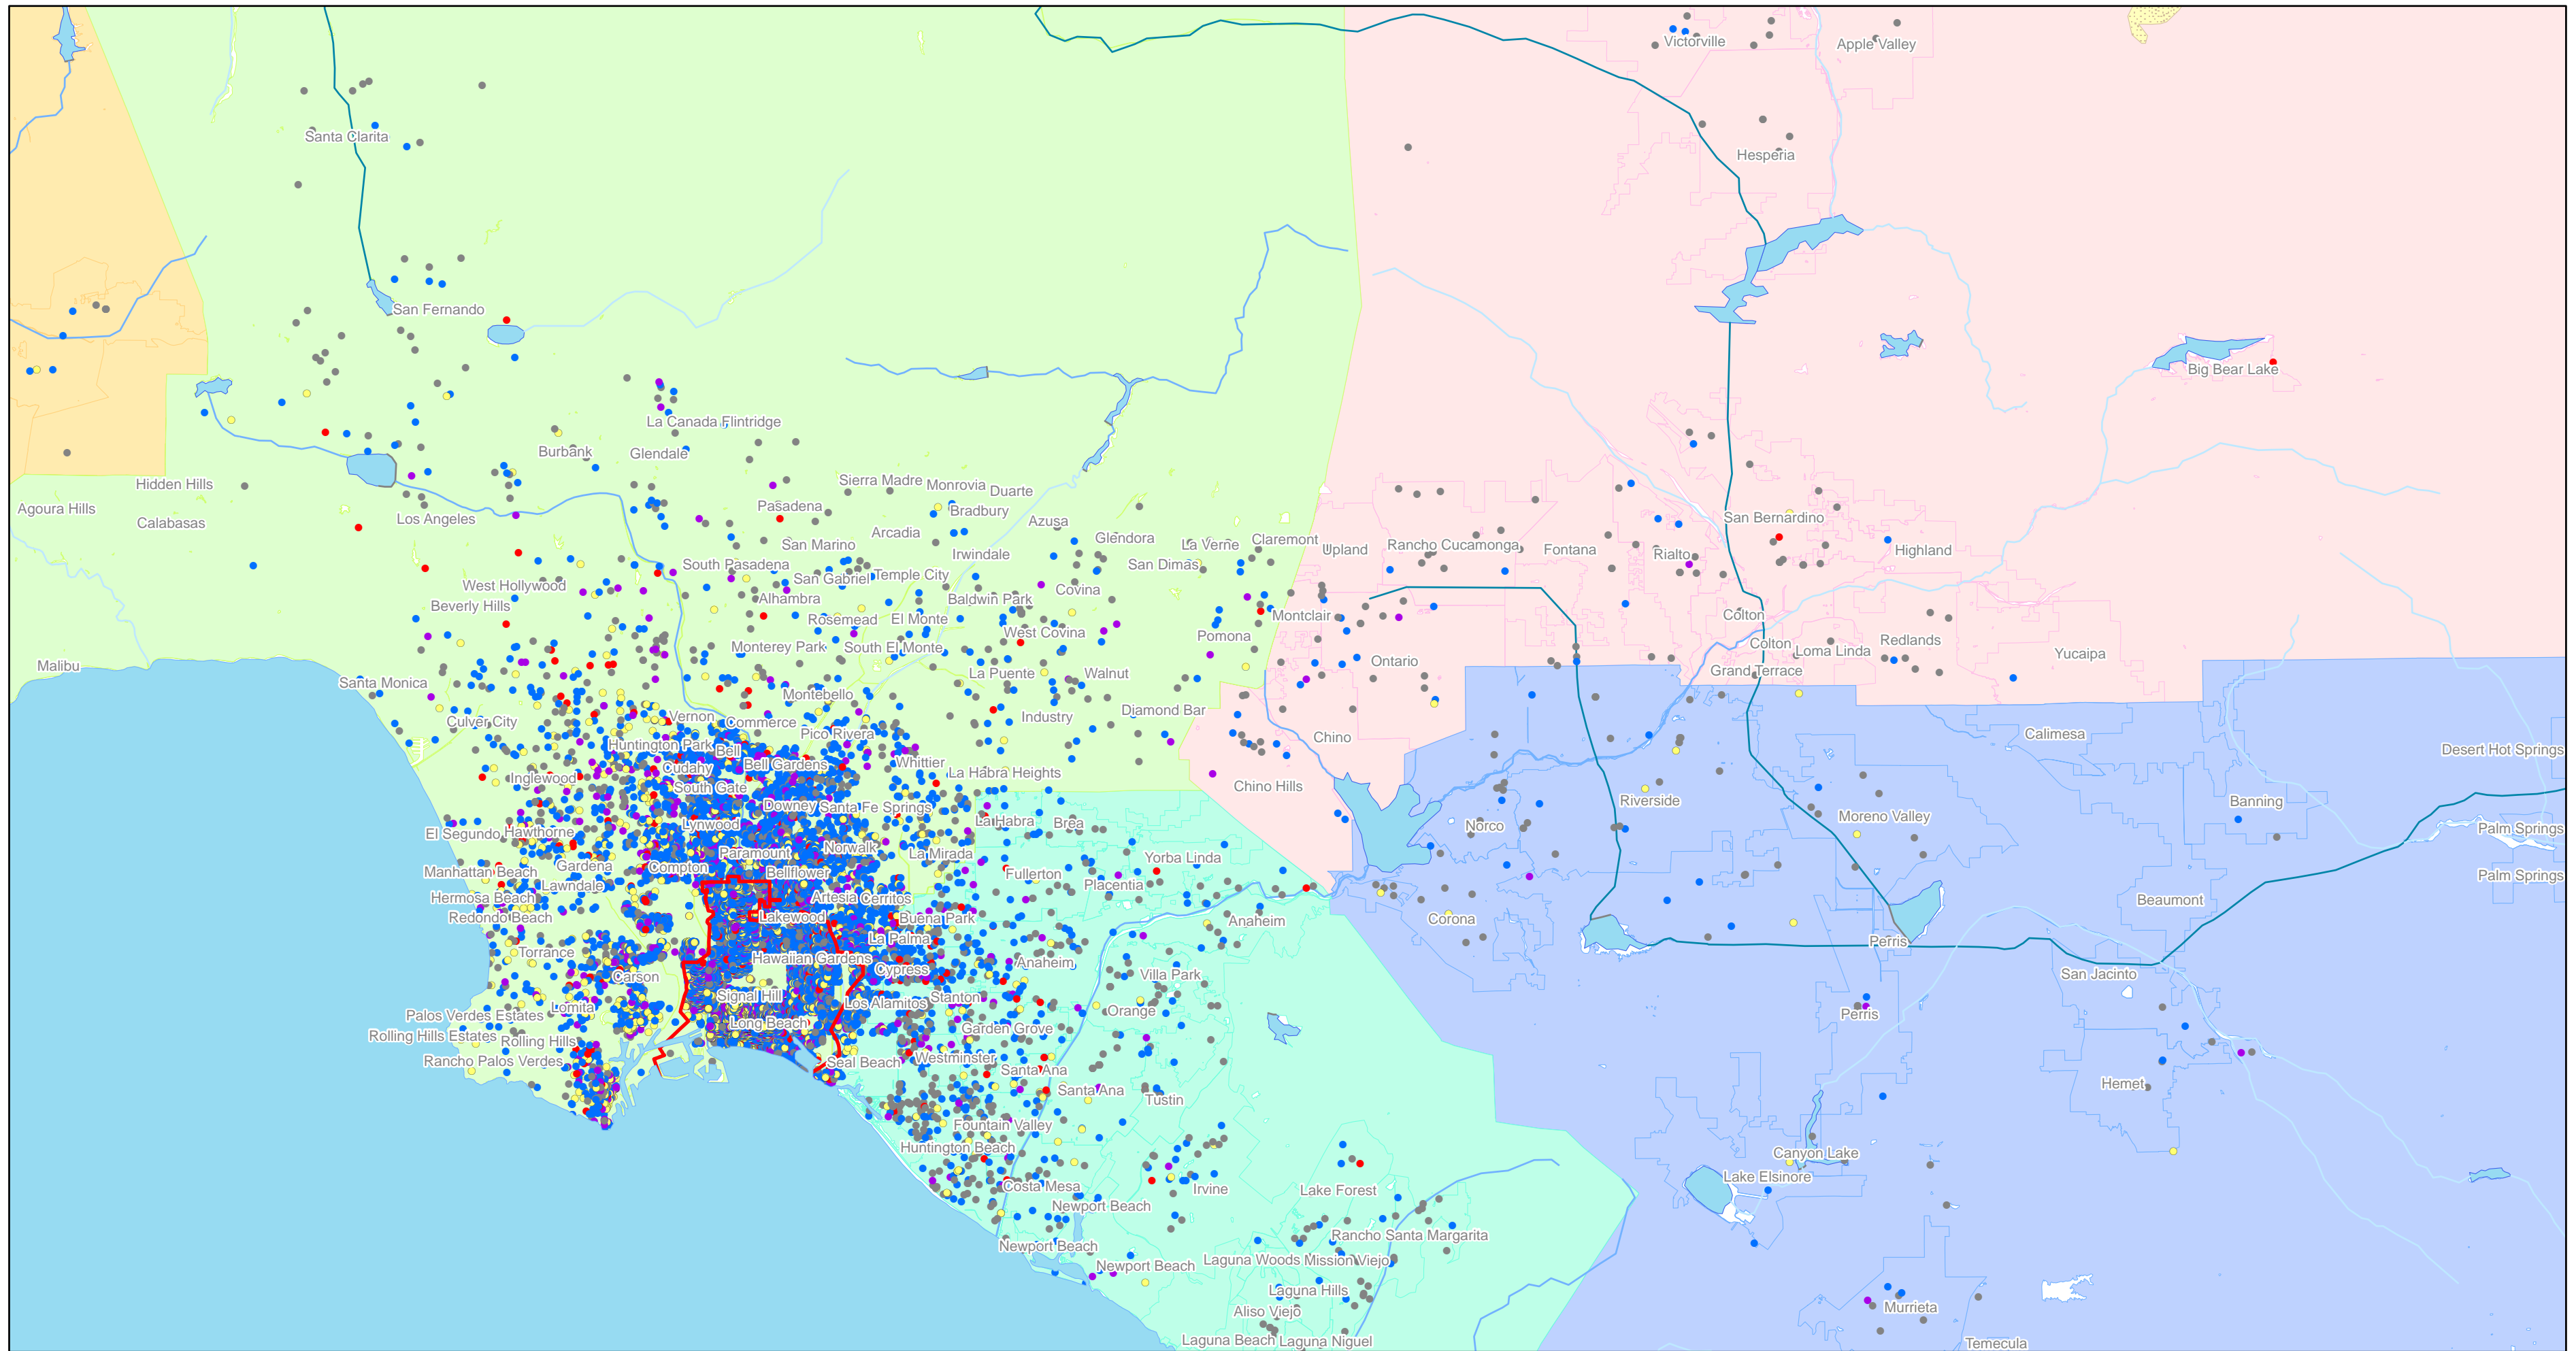

Long Beach City College Fall 2008 Enrollment by Campus Attended (Five County View)

Legend

Campus Attended

- Distance Learning Only
- LAC Only
- LAC/PCC
- Off-Campus/Satellite Only
- Other
- PCC Only

- District Boundary
- Pacific Ocean
- Los Angeles County
- Orange County
- San Bernardino County
- Ventura County

Data Sources: LBCCD MIS Data; New Urban Research; ESRI

Map prepared by
Maria Narvaez, M.A., Planning Analyst
Office of Institutional Effectiveness
Long Beach City College
April 28, 2009