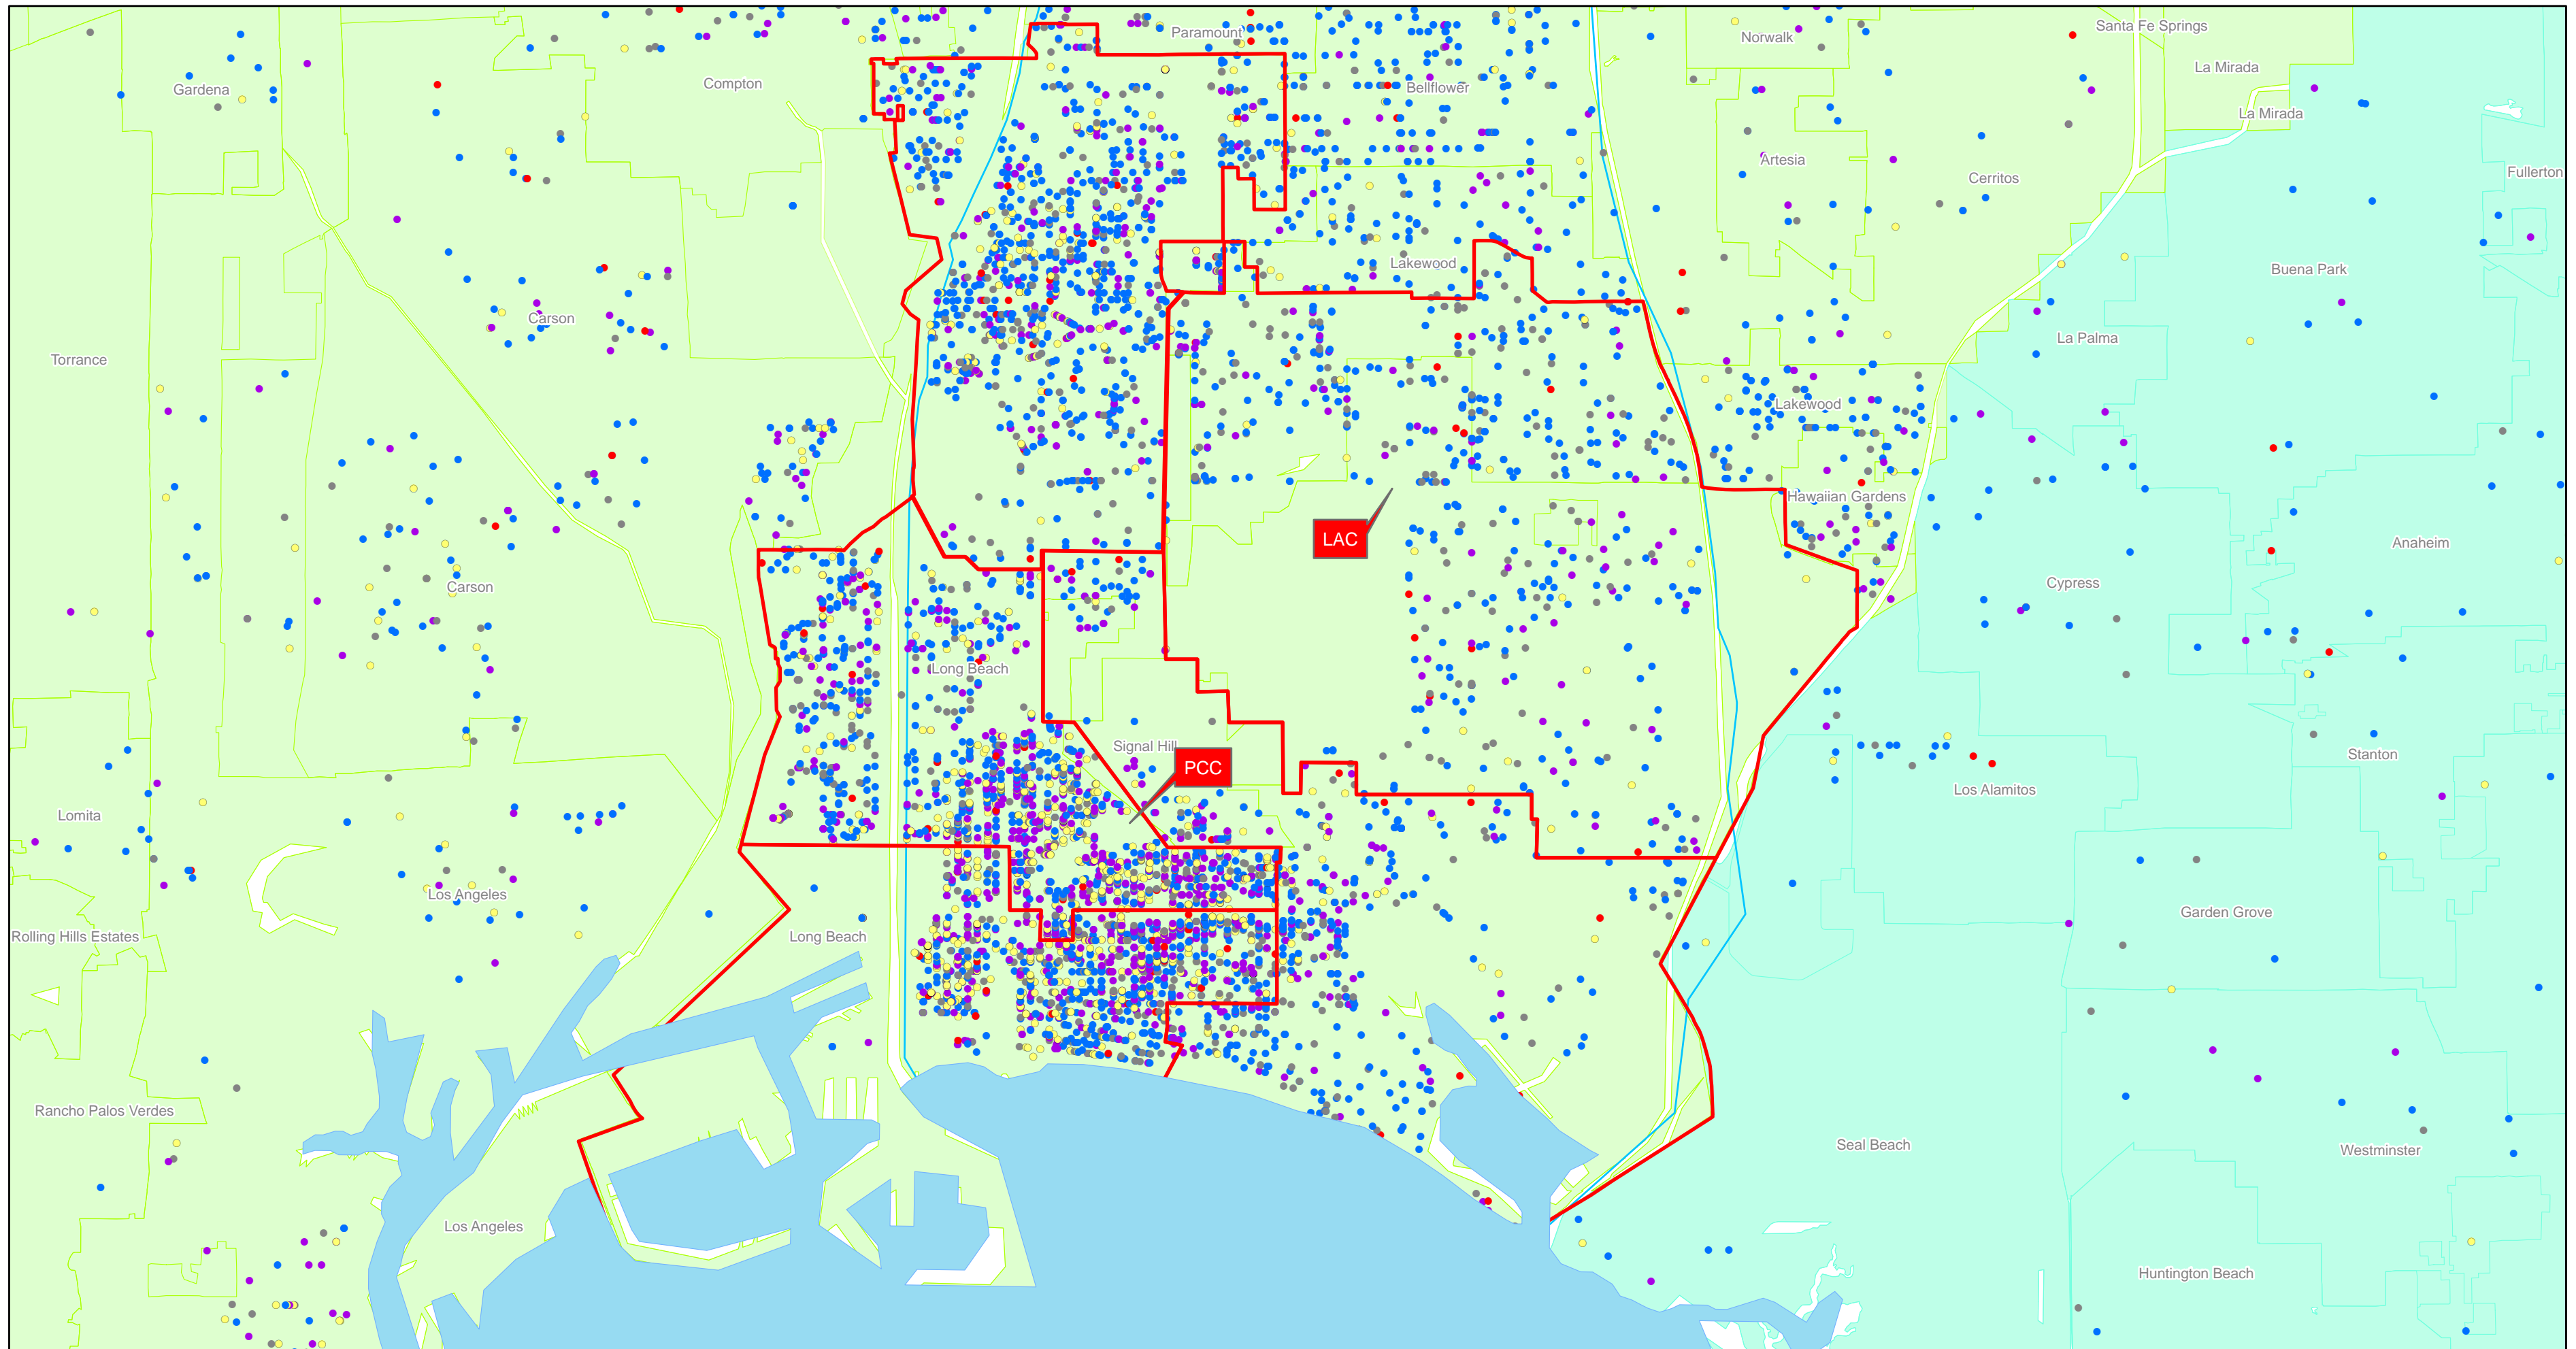

Long Beach City College Fall 2008 - Students Who Received Financial Aid by Campus Attended

Legend

Campus Attended	LBCCD Trustee Boundaries
Distance Learning Only	Pacific Ocean
LAC Only	Los Angeles County
LAC/PCC	Orange County
Off-Campus/Satellite Only	
Other	
PCC Only	

Data Sources: LBCCD MIS Data; New Urban Research; ESRI

Map prepared by
Maria Narvaez, M.A., Planning Analyst
Office of Institutional Effectiveness
Long Beach City College
April 28, 2009