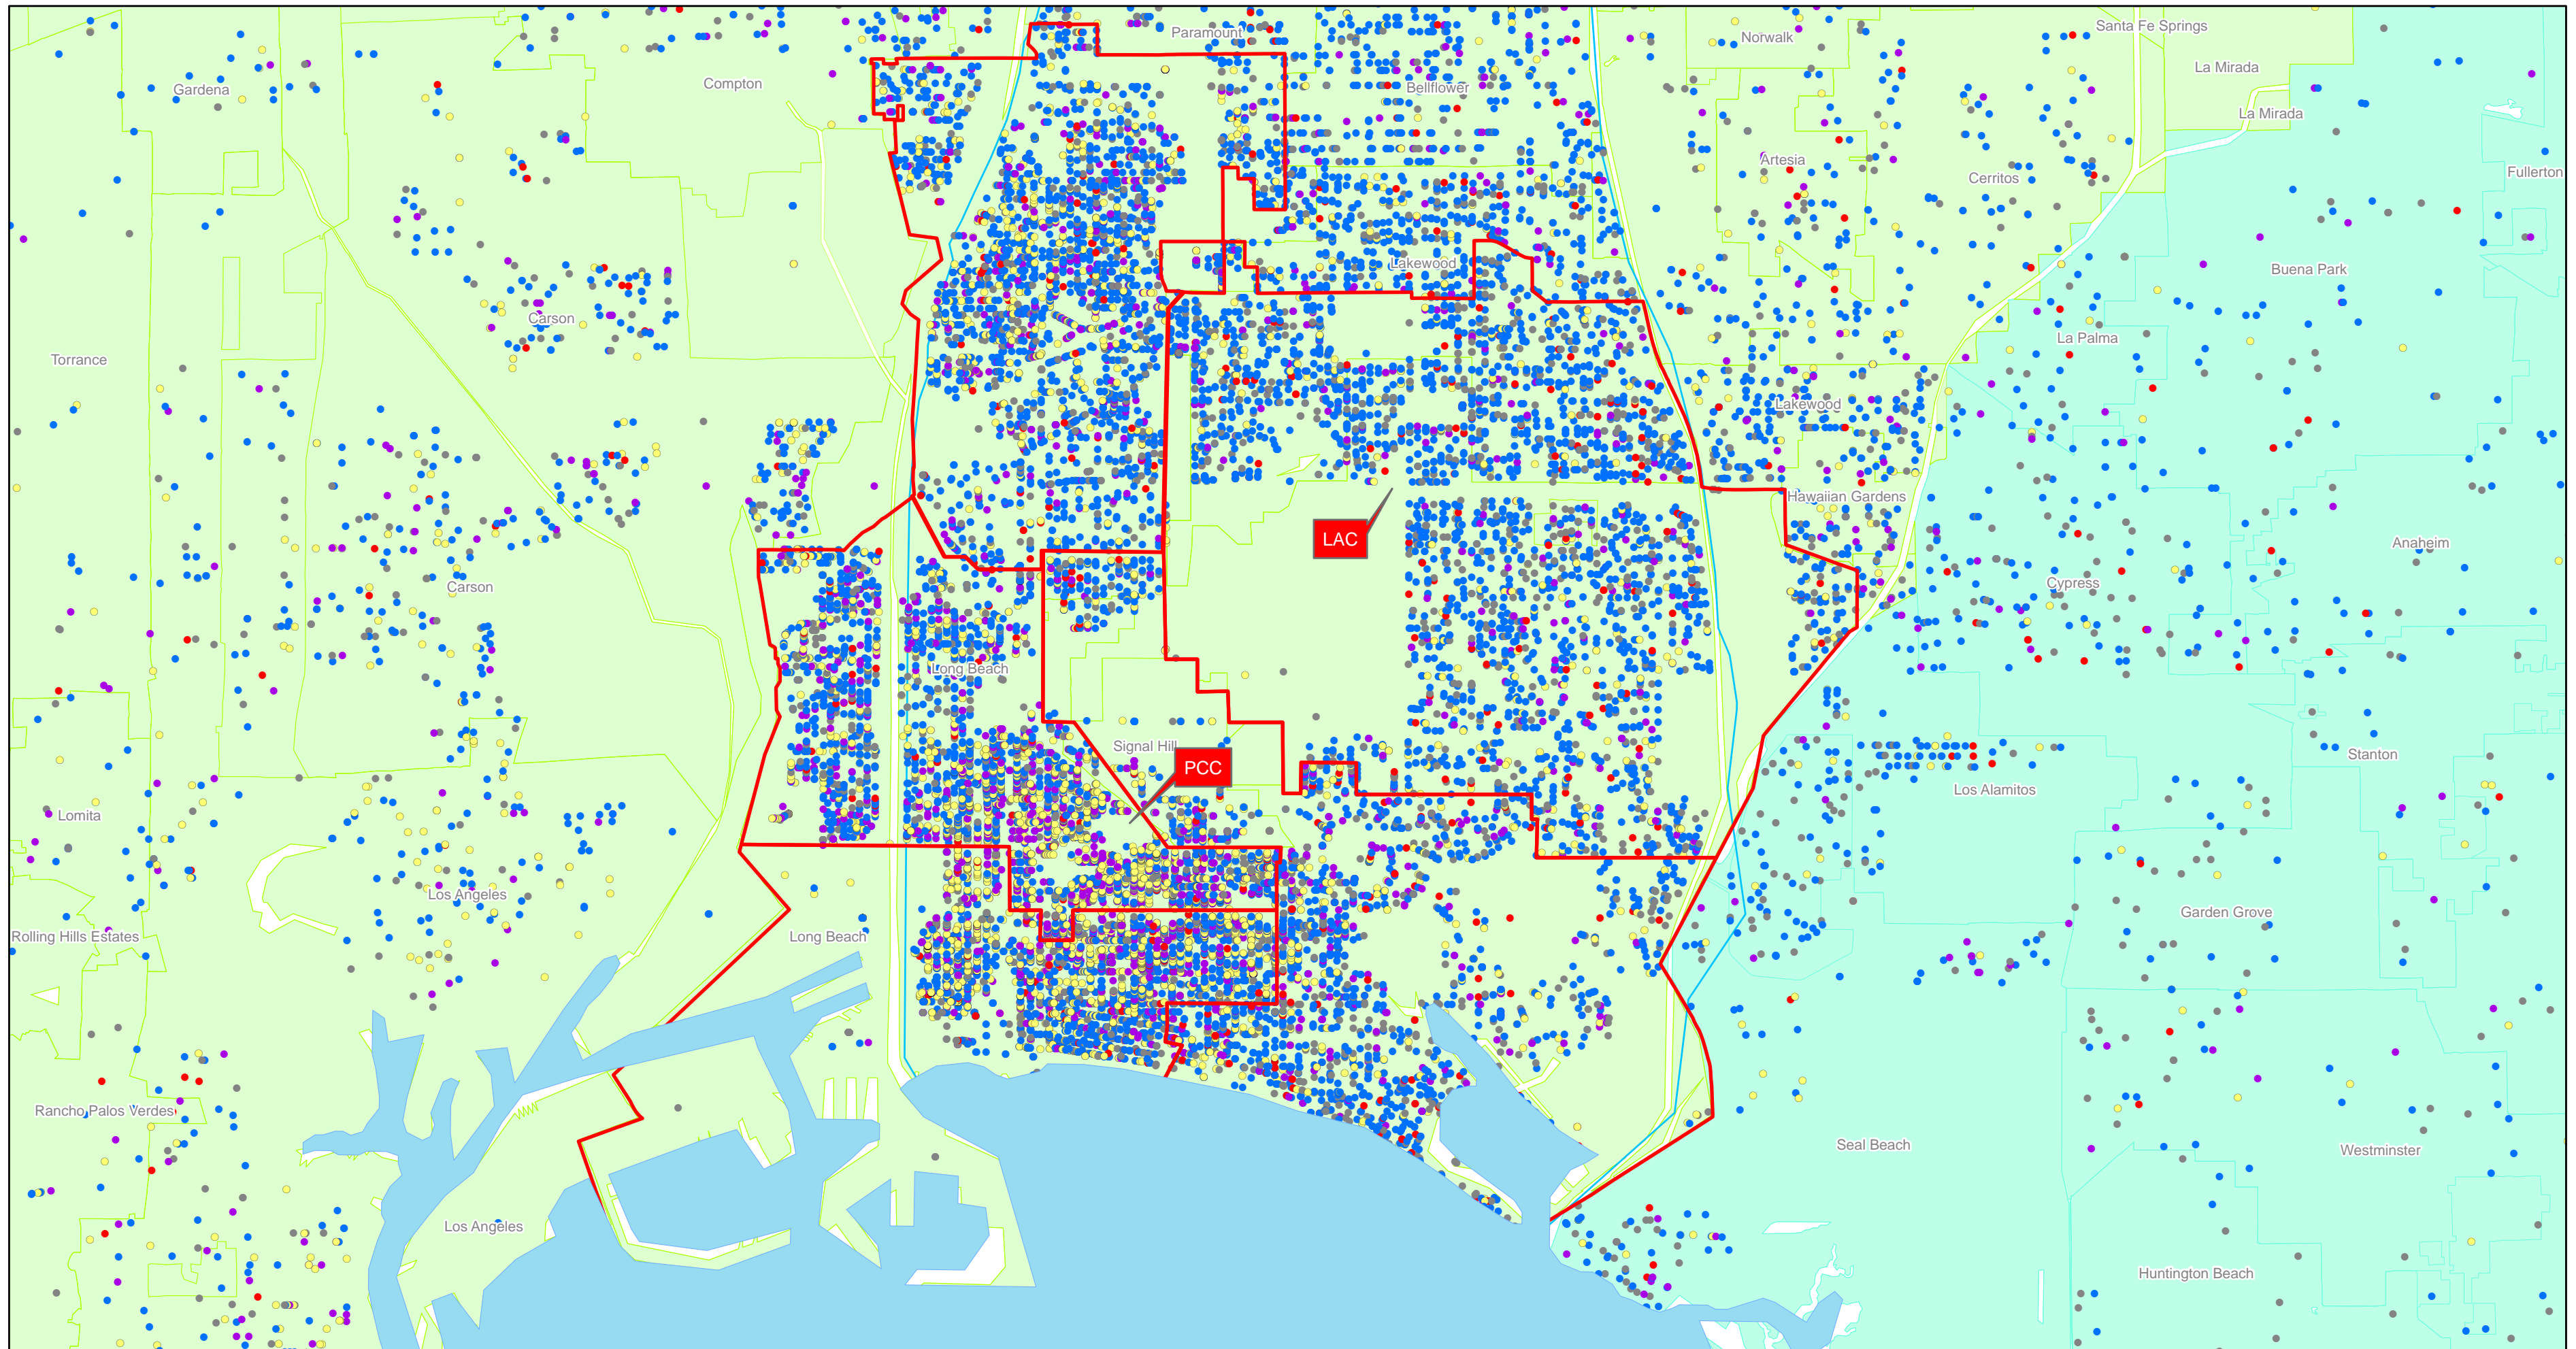

# Long Beach City College Fall 2008 Enrollment by Campus Attended

**Legend**

<b>Campus Attended</b>	LBCCD Trustee Boundaries
Distance Learning Only	Pacific Ocean
LAC Only	Los Angeles County
LAC/PCC	Orange County
Off-Campus/Satellite Only	
Other	
PCC Only	

Data Sources: LBCCD MIS Data; New Urban Research; ESRI

Map prepared by  
Maria Narvaez, M.A., Planning Analyst  
Office of Institutional Effectiveness  
Long Beach City College  
April 28, 2009