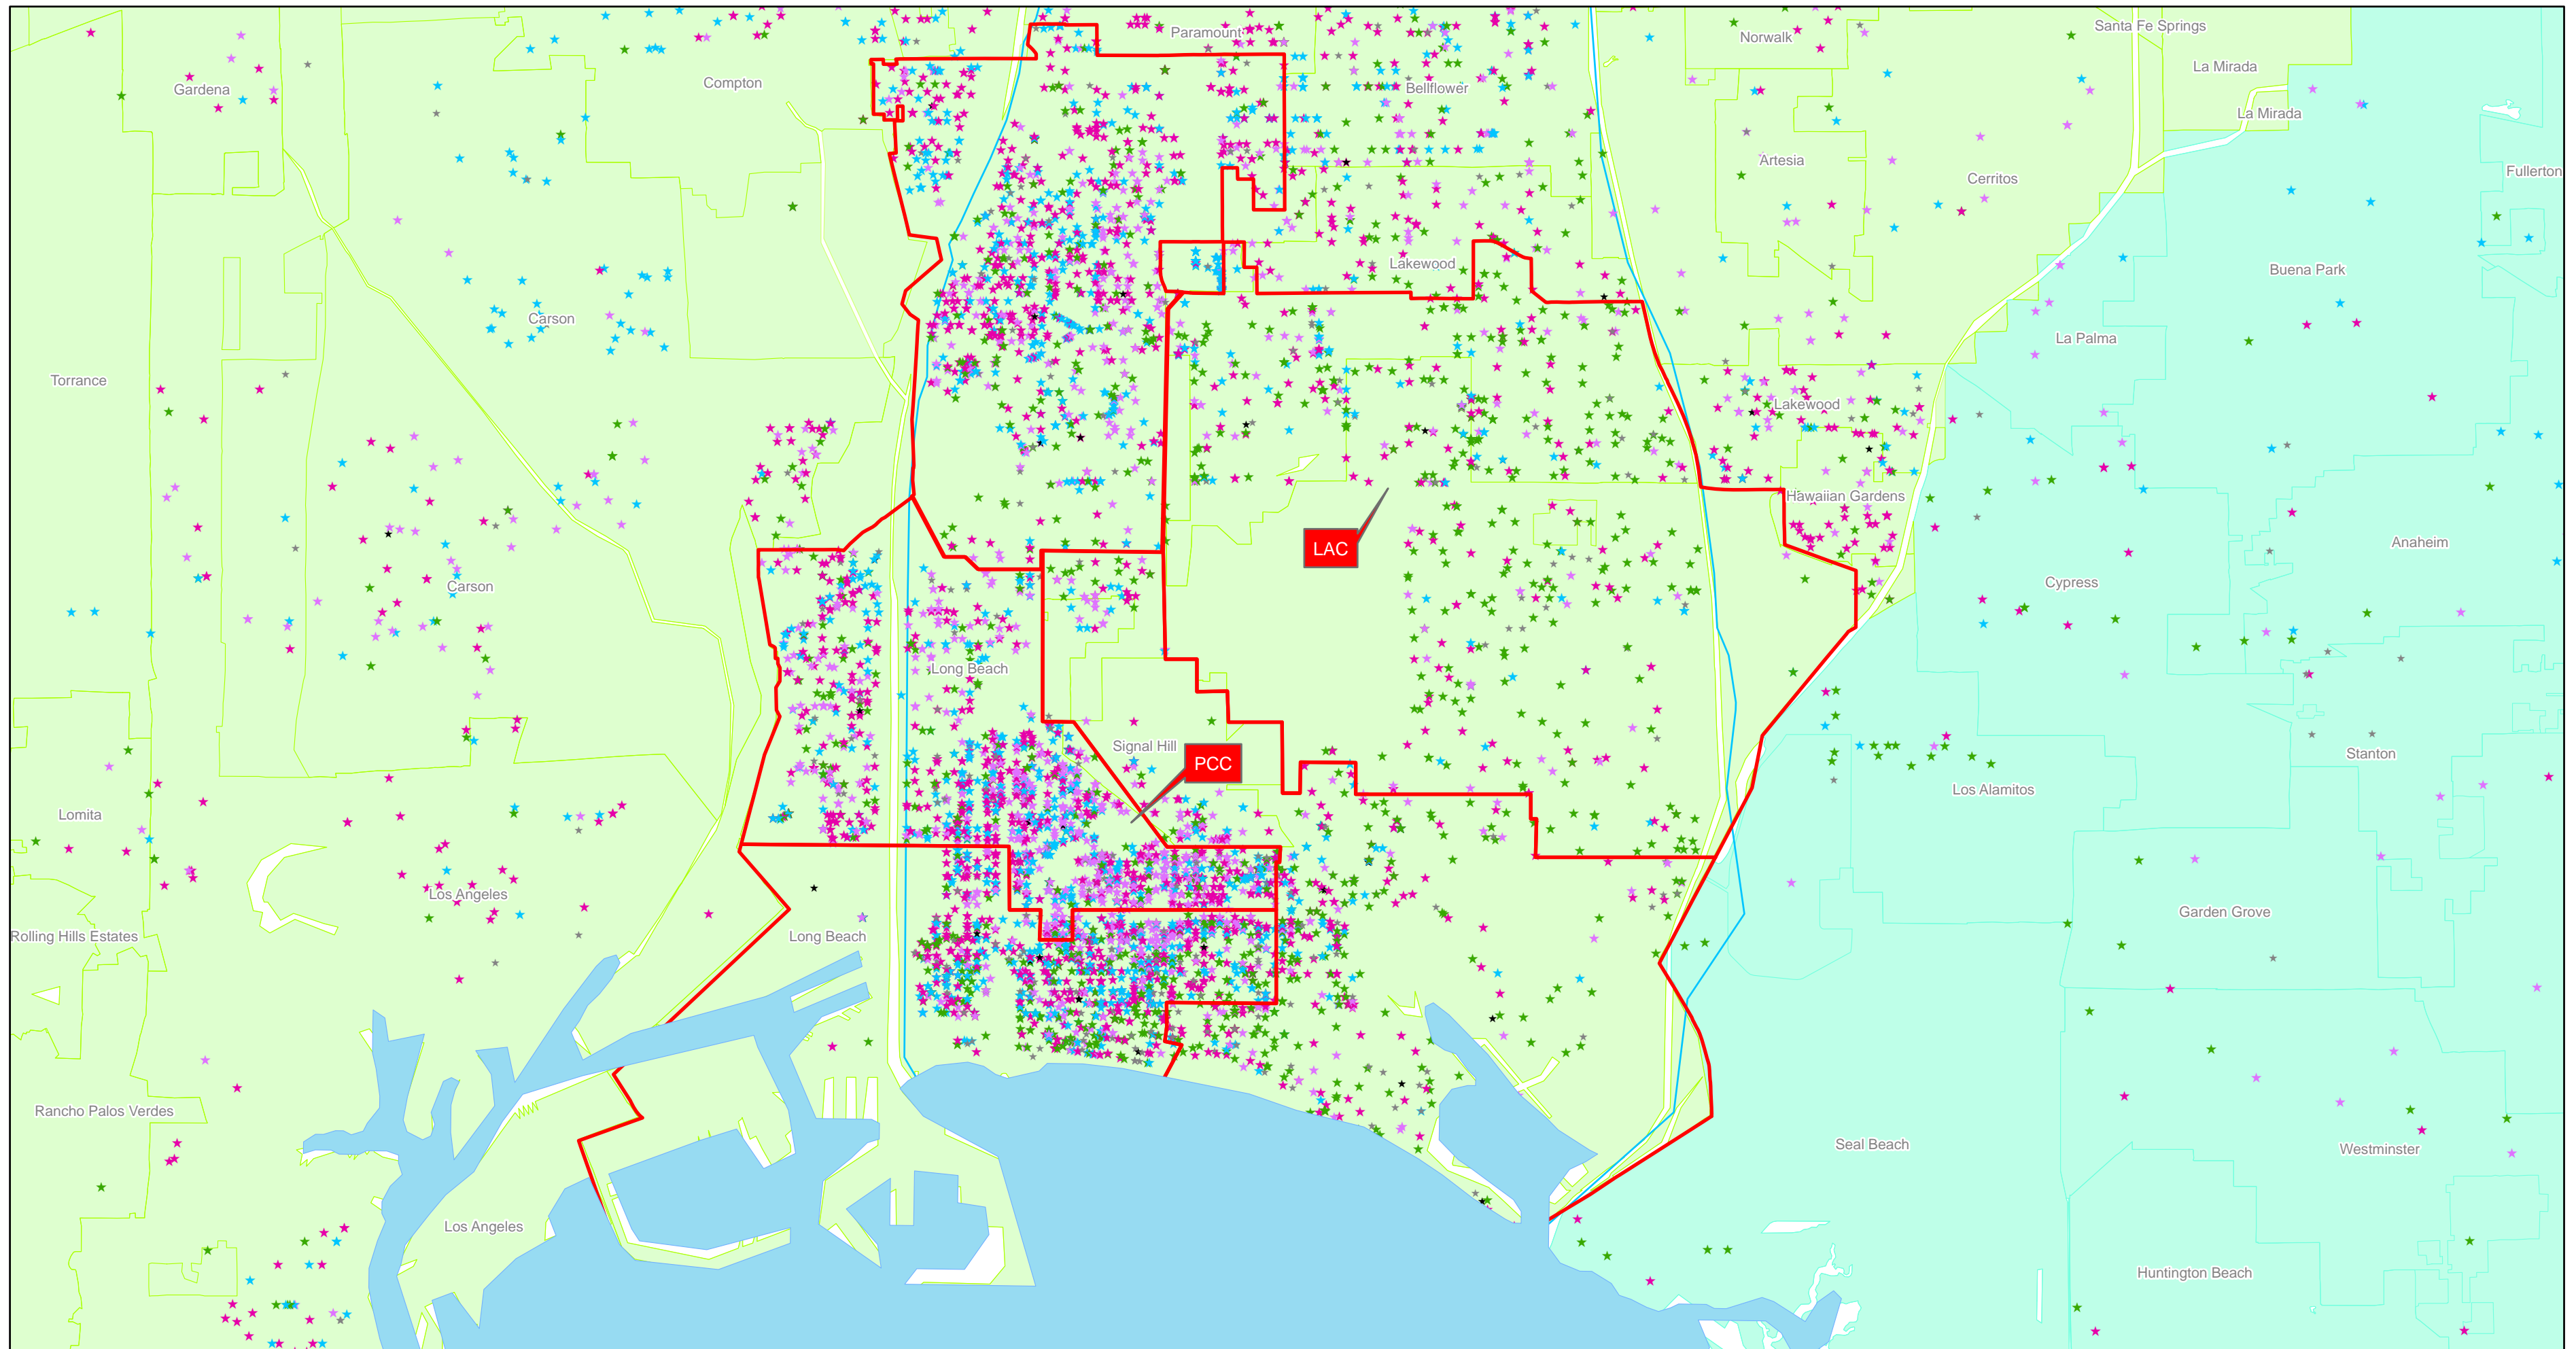

Long Beach City College Fall 2008 - Students who Received Financial Aid by Ethnicity*

Legend

Ethnicity	LBCCD Trustee Boundaries
Asian/PI	Pacific Ocean
Black	Los Angeles County
Filipino	Orange County
Hispanic	
Native American	
Other	
Unreported	
White	

**33.34% of LBCCD students received financial aid.*

Data Sources: LBCCD MIS Data; New Urban Research; ESRI

Map prepared by
Maria Narvaez, M.A., Planning Analyst
Office of Institutional Effectiveness
Long Beach City College
April 28, 2009