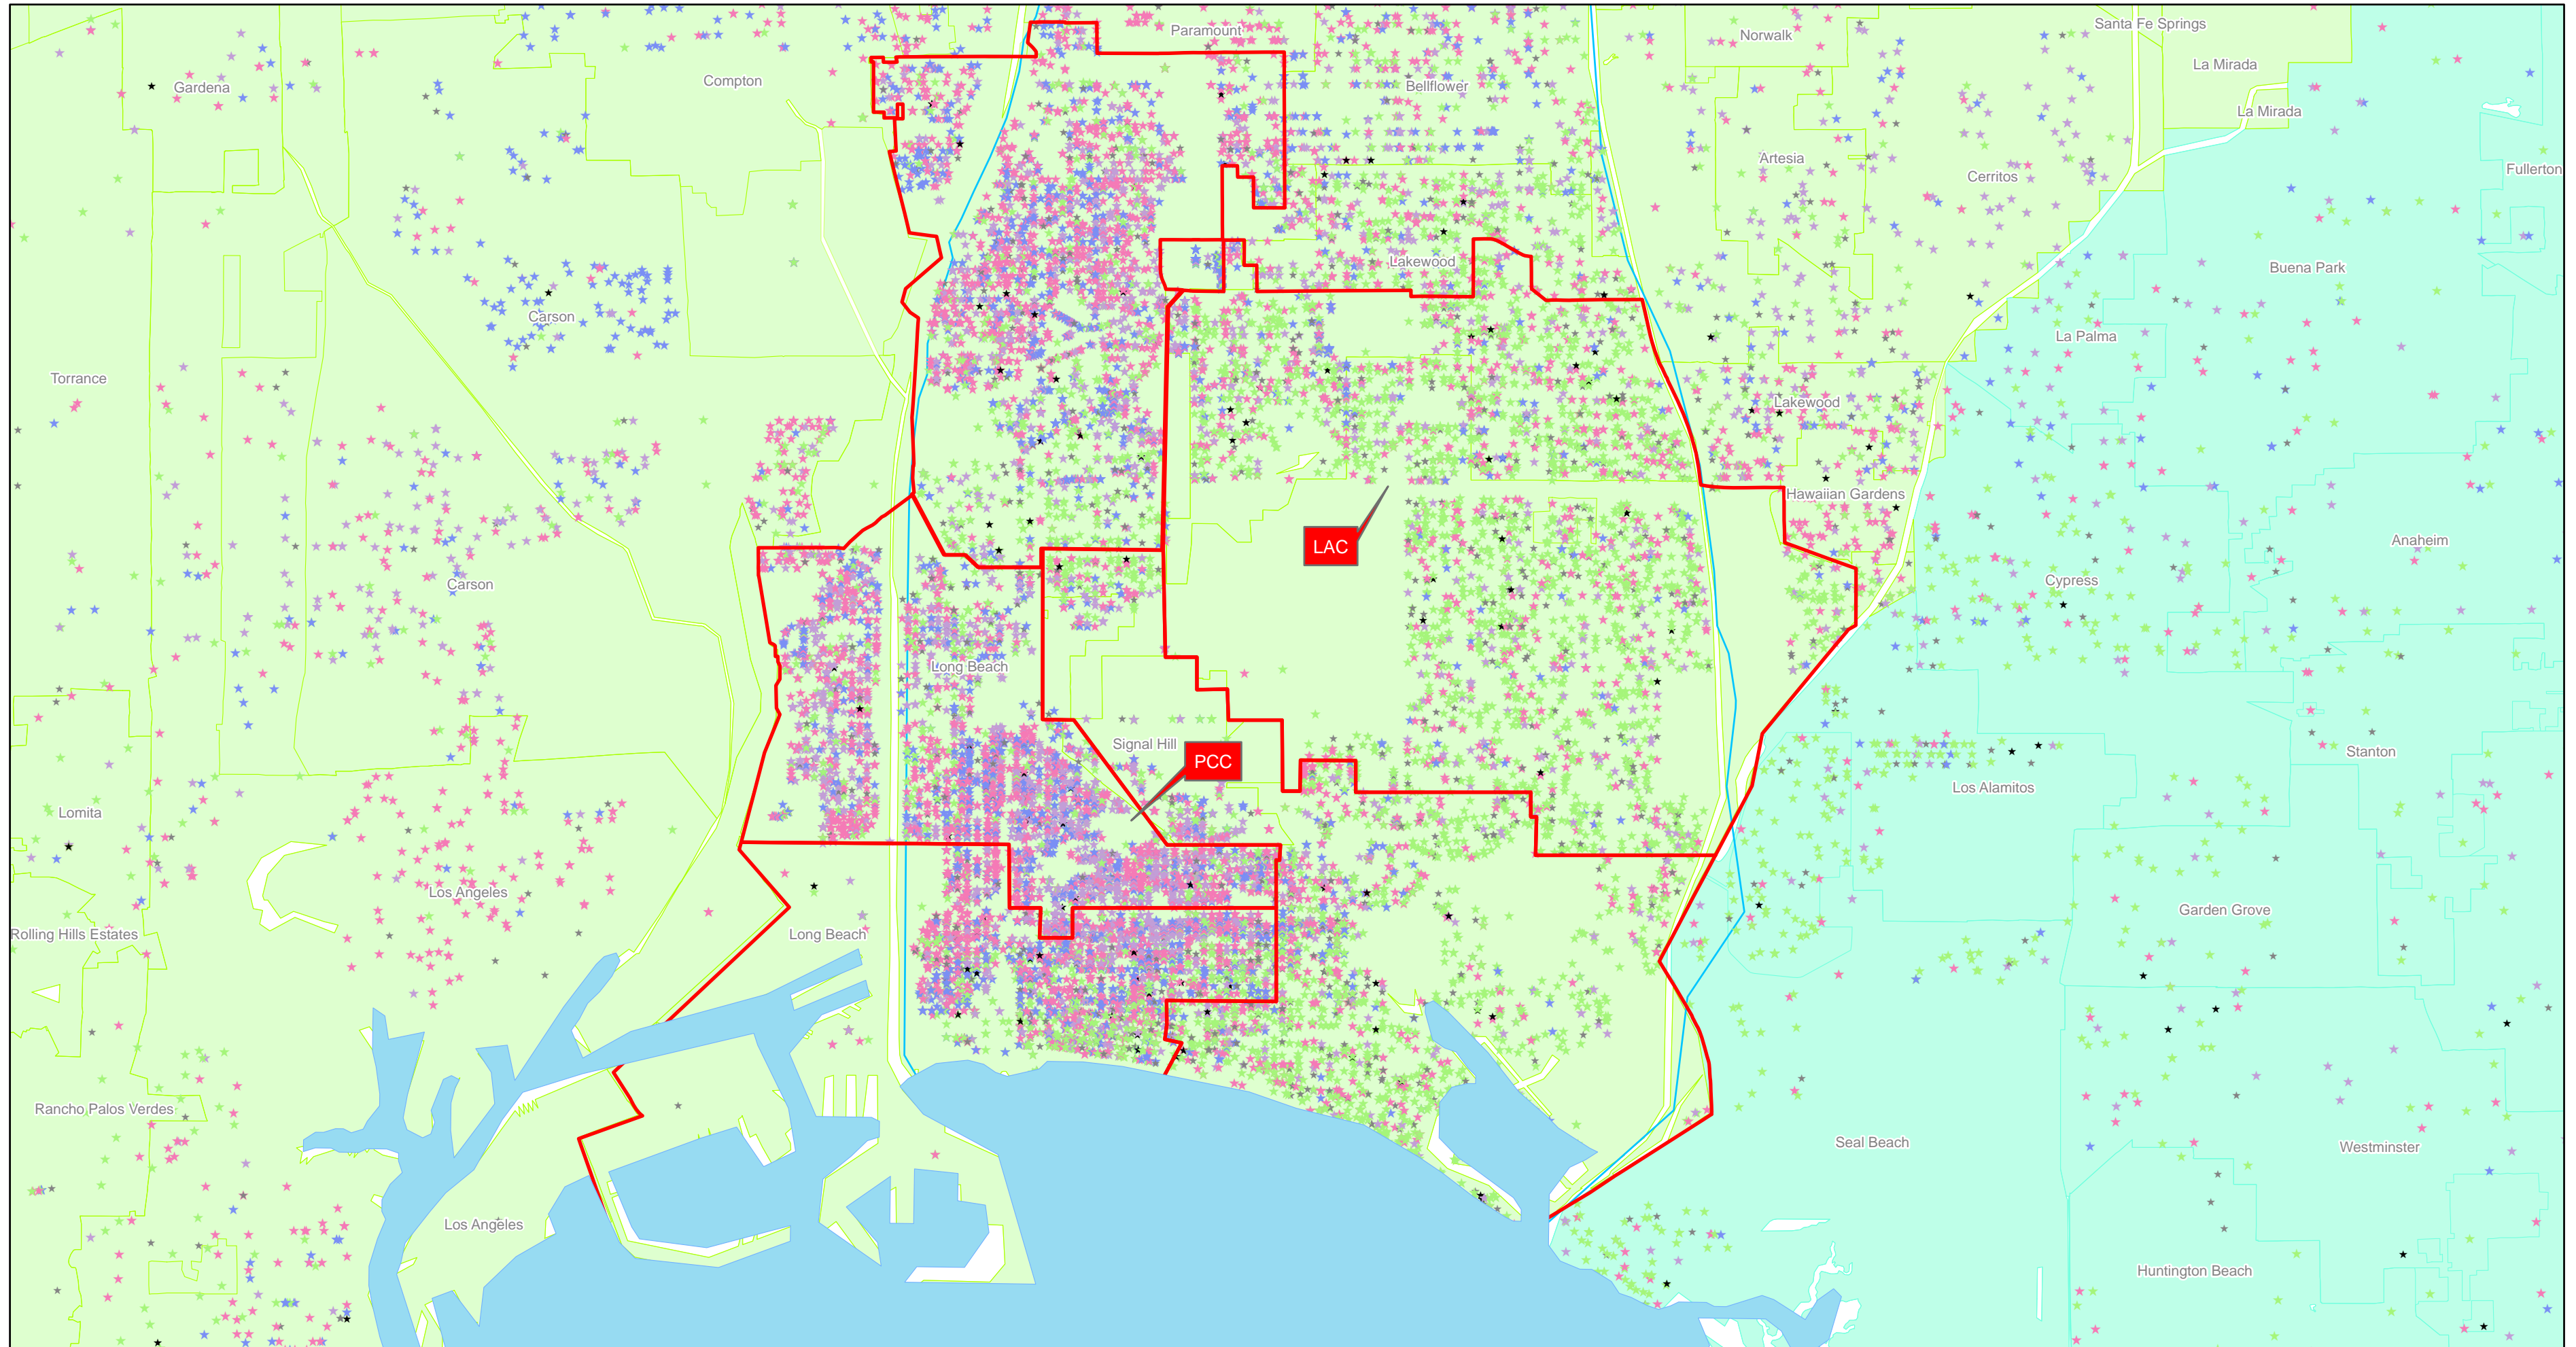

# Long Beach City College Fall 2008 Enrollment by Ethnicity

**Legend**

**Ethnicity**

- ★ Asian/PI
- ★ Black
- ★ Filipino
- ★ Hispanic
- ★ Native American
- ★ Other
- ★ Unreported
- ★ White

- LBCCD Trustee Boundaries
- Pacific Ocean
- Los Angeles County
- Orange County

Data Sources: LBCCD MIS Data; New Urban Research; ESRI

Map prepared by  
 Maria Narvaez, M.A., Planning Analyst  
 Office of Institutional Effectiveness  
 Long Beach City College  
 April 28, 2009