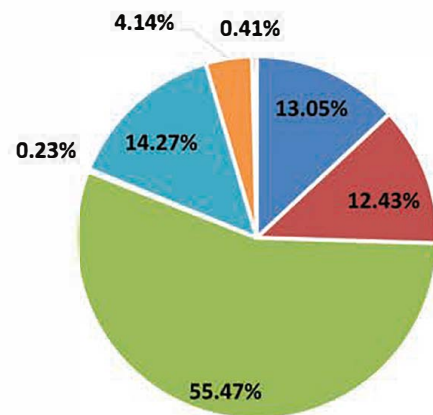

Race/Ethnicity:

■ African American (13.05%)
■ Asian/Pacific Islander/Filipino (12.43%)
■ Hispanic (55.47%)
■ Native American/Alaskan Native (0.23%)
■ White Non-Hispanic (14.27%)
■ Multi-ethnicity (4.14%)
■ Unknown/Unreported (0.41%)