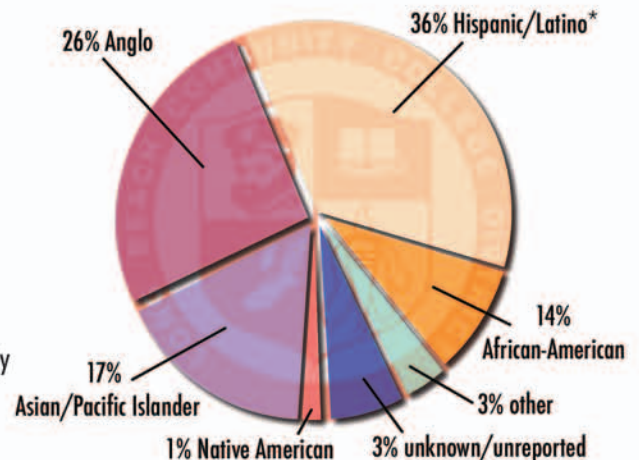

Student Ethnicity (Spring 2009)

* LBCC is designated as an Hispanic-serving institution