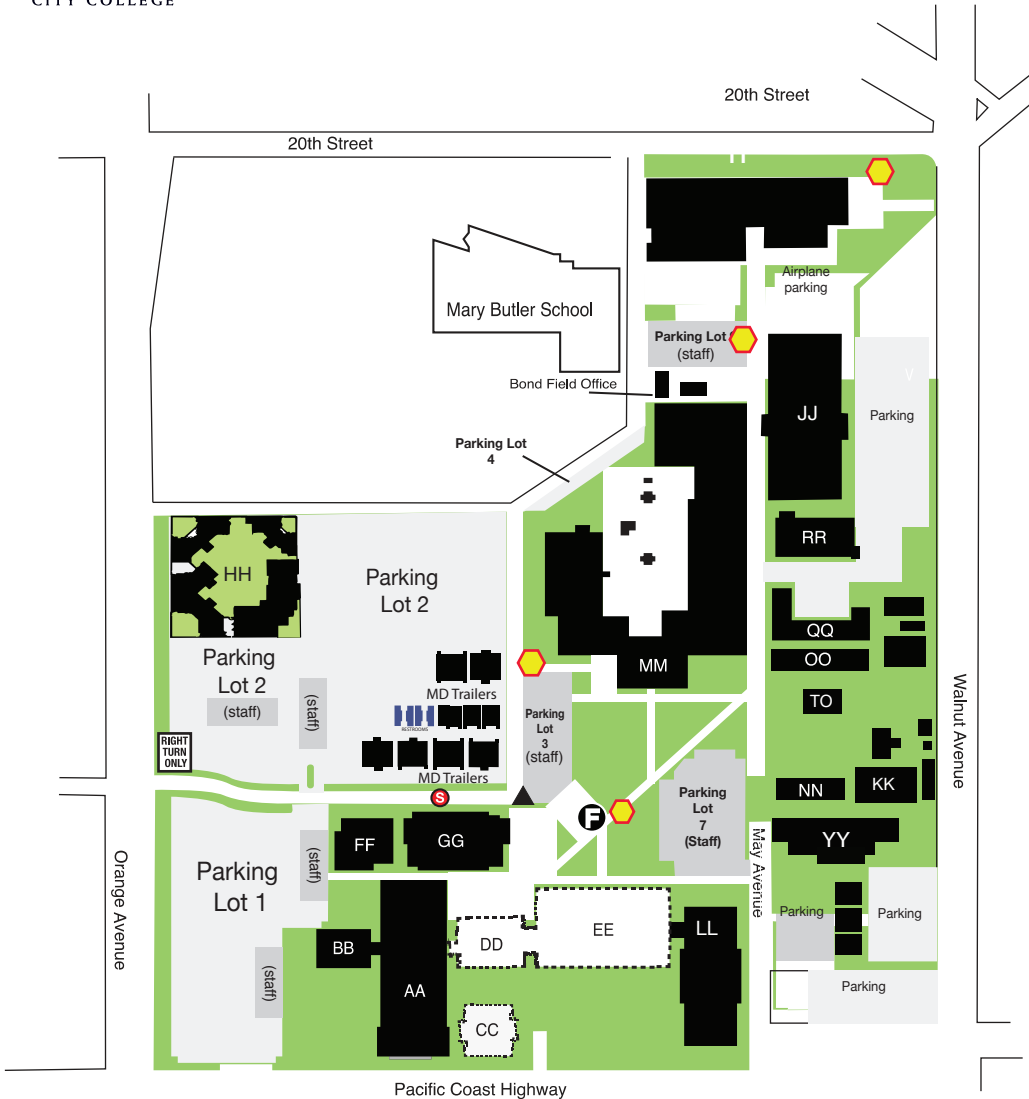

Pacific Coast Campus

BUILDING	SERVICES
AA	Administration Admissions/Records Career Center Classrooms Disabled Students Services EOPS/CARE Financial Aid Job Placement Office Technologies Transcripts
BB	Writing Center ESL Learning Center
CC	CLOSED (Under Construction)
DD	CLOSED (Under Construction)
EE	CLOSED (Under Construction)
FF	Assessment Classrooms Senior Center
GG	Bank/Bookstore Cafeteria Computer Center Counseling Duplicating ESL Office Fitness Center Long Beach Police Office Media Student Accounts Student Center Women & Men's Resource Center
HH	Child Development Center
II	Industrial Technology Welding
JJ	Automotive Technology Aviation Maintenance
KK	Greenhouse
LL	Learning Resource Center (LRC) Library
MD	Art Lab CalWORKS CBIS Labs Classrooms Economic and Resource Development Vocational Nursing
MM	Air Conditioning/Refrigeration Computer Numerical Control (CNC) Construction Trades Sheet Metal
NN	Horticulture
OO	Photography
PP	Parent Education
QQ	Auto Body
RR	Diesel
TO	Photography Lab
YY	Central Plant

KEY:

-  Campus Parking
-  Campus Buildings
-  Parking meters
-  \$1 Daily Parking Permit Machine
-  LBCC Shuttle Stop
-  Construction Area
-  Designated Smoking Area
-  Designated Free Speech Area (Distribution/Petitioning Area)

These areas may be subject to change, due to the needs of the district