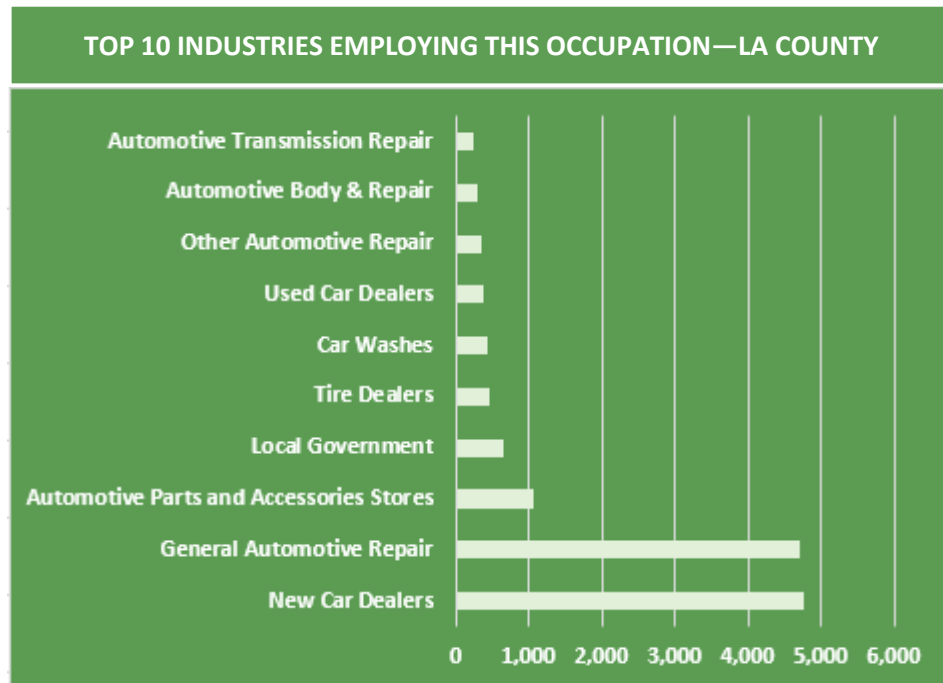

**Occupation Title:** Automotive Service Technicians and Mechanics

**EMSI Data As Of:** September 2016

**Industry Sector:** Transportation

**Standard Occupational Classification Code:** 49-3023

2015-2020 JOB OPENINGS AREA DISTRIBUTION					
Area	# of Jobs 2015	# of Jobs 2020	% Change 2015-20	Replacements 2015-20	Job Openings 2015-20
Los Angeles County	15,776	16,343	4%	2,183	2,750
Orange County	4,863	5,149	6%	684	970
Long Beach	818	845	3%	118	145

*% Change* represents employment growth projected in the next five years (new jobs created).  
*Replacements* are the number of jobs that are projected to be open due to retirements and turnover.  
*Job Openings* represent all job openings, whether the jobs are new or due to retirements /turnover.

### REAL-TIME EMPLOYERS WITH JOB OPENINGS- LA COUNTY

Employer	Title(s)
The Pep Boys - Manny, Moe & Jack	Automotive Service Excellence (ASE) Technician
Firestone Complete Auto Care	Automotive Technician
The Goodyear Tire & Rubber Company	Automotive Service Excellence (ASE) Technician
Sears Holdings Corporation	Maintenance Technician
Bridgestone Americas, Inc.	Automotive Technician, Maintenance Mechanic
Valvoline Instant Oil Change Inc.	Automotive Technician
AutoNation, Inc.	Automotive Service Excellence (ASE) Technician
Bridgestone Retail Operations	Maintenance Mechanic