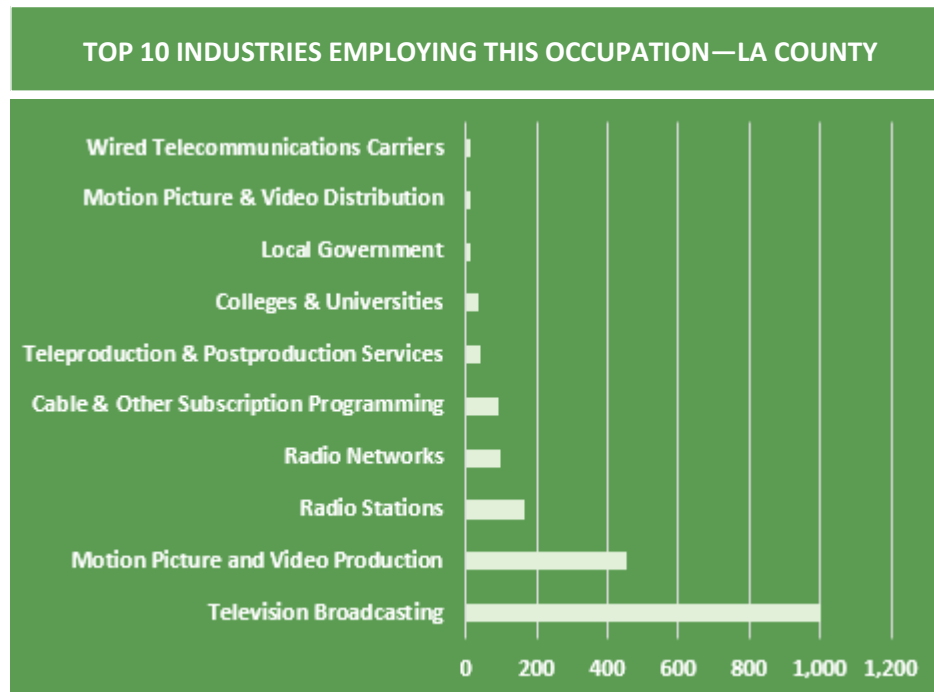

Occupation Title: Broadcast Technicians

EMSI Data As Of: September 2016

Industry Sector: Arts, Media, and Entertainment

Standard Occupational Classification Code: 27-4012

2015-2020 JOB OPENINGS AREA DISTRIBUTION					
Area	# of Jobs 2015	# of Jobs 2020	% Change 2015-20	Replacements 2015-20	Job Openings 2015-20
Los Angeles County	1,973	2,081	5%	192	300
Orange County	158	147	-7%	15	15
Long Beach	<10	<10	-	-	-

% Change represents employment growth projected in the next five years (new jobs created).
Replacements are the number of jobs that are projected to be open due to retirements and turnover.
Job Openings represent all job openings, whether the jobs are new or due to retirements /turnover.

EMPLOYMENT WAGE INFORMATION- LA COUNTY				
2015 Employment Wage Statistics	Rate type	Entry level	Median	Experienced
	Annual Wage or Salary	$34,320	$53,144	$65,832
	Hourly Wage	$16.50	$25.55	$31.65

Earnings exclude benefits. Median earnings represent the wage at which half of the workers in the occupation earned more than that amount

REAL-TIME EMPLOYERS WITH JOB OPENINGS- LA COUNTY

Employer	Title(s)
CBS Corporation	Board Operator, Audio Engineer
Time Warner Cable Inc.	Master Control Operator (MCO)
Deluxe Entertainment Services Group Inc.	Master Control Operator (MCO), Audio Engineer
Fox Broadcasting Company	Operations Technician,
AT&T Inc.	Operations Technician
NBC Universal, Inc.	Operations Engineer
AT&T Wireless	Board Operator, Operations Technician
Los Angeles County	Systems Technician
Sinclair Broadcast Group, Inc.	Audio Engineer

Broadcast Technicians: Set up, operate, and maintain the electronic equipment used to transmit radio and television programs. Control audio equipment to regulate volume level and quality of sound during radio and television broadcasts. Operate transmitter to broadcast radio or television programs.

Sample of Reported Job Titles: Audio Engineer, Board Operator, Broadcast Engineer, Broadcast Maintenance Engineer, Broadcast Operations Engineer, Broadcast Technician, Engineer, Master Control Operator (MCO), Master Control Supervisor, Production Assistant