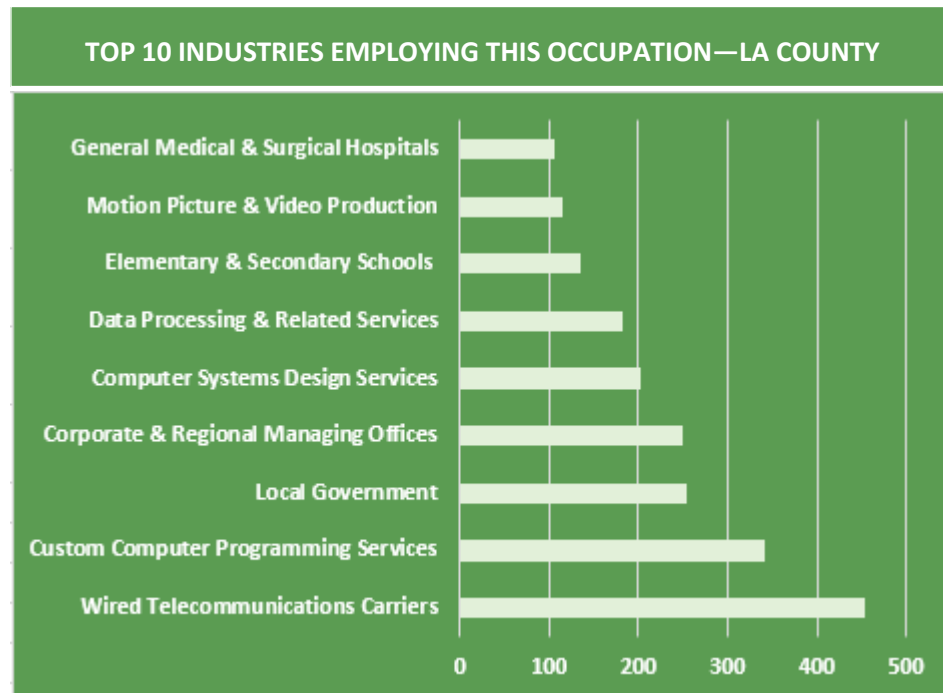

Occupation Title: Computer Network Support Specialists

Industry Sector: Information Technology

EMSI Data As Of: September 2016

Standard Occupational Classification Code: 15-1152

2015-2020 JOB OPENINGS AREA DISTRIBUTION					
Area	# of Jobs 2015	# of Jobs 2020	% Change 2015-20	Replacements 2015-20	Job Openings 2015-20
Los Angeles County	5,004	5,312	6%	337	645
Orange County	1,914	2,027	6%	127	240
Long Beach	202	197	-2%	-	-

% Change represents employment growth projected in the next five years (new jobs created).
Replacements are the number of jobs that are projected to be open due to retirements and turnover.
Job Openings represent all job openings, whether the jobs are new or due to retirements /turnover.

EMPLOYMENT WAGE INFORMATION- LA COUNTY				
2015 Employment Wage Statistics	Rate type	Entry level	Median	Experienced
	Annual Wage or Salary	$55,889.60	$71,260.80	$91,104
	Hourly Wage	$26.87	$34.26	$43.80

Earnings exclude benefits. Median earnings represent the wage at which half of the workers in the occupation earned more than that amount

REAL-TIME EMPLOYERS WITH JOB OPENINGS- LA COUNTY

Employer	Title(s)
Infinity Business Solutions	Technical Support Specialists
Dave & Buster's Holdings, Inc.	Software Support Technician
Trade Press Publishing Corp	IT Help Desk Specialist
Downey Unified School District	Network Specialist
Front Porch	IT Support Specialist
Robert Half International Inc.	IT Project Coordinator
B3h Corporation	Information Security Specialist
Belron US Inc.	Support Services Technician
R & M Computers	Network Technician

Computer Network Support Specialists: Analyze, test, troubleshoot, and evaluate existing network systems, such as local area network (LAN), wide area network (WAN), and Internet systems or a segment of a network system. Perform network maintenance to ensure networks operate correctly with minimal interruption.

Sample of Reported Job Titles: Computer Network Specialist, IT Consultant (Information Technology Consultant), Network Engineer, Network Specialist, Network Support Specialist, Network Technical Analyst, Network Technician, Personal Computer Network Analyst, Senior IT Assistant (Senior Information Technology Assistant), Systems Specialist.