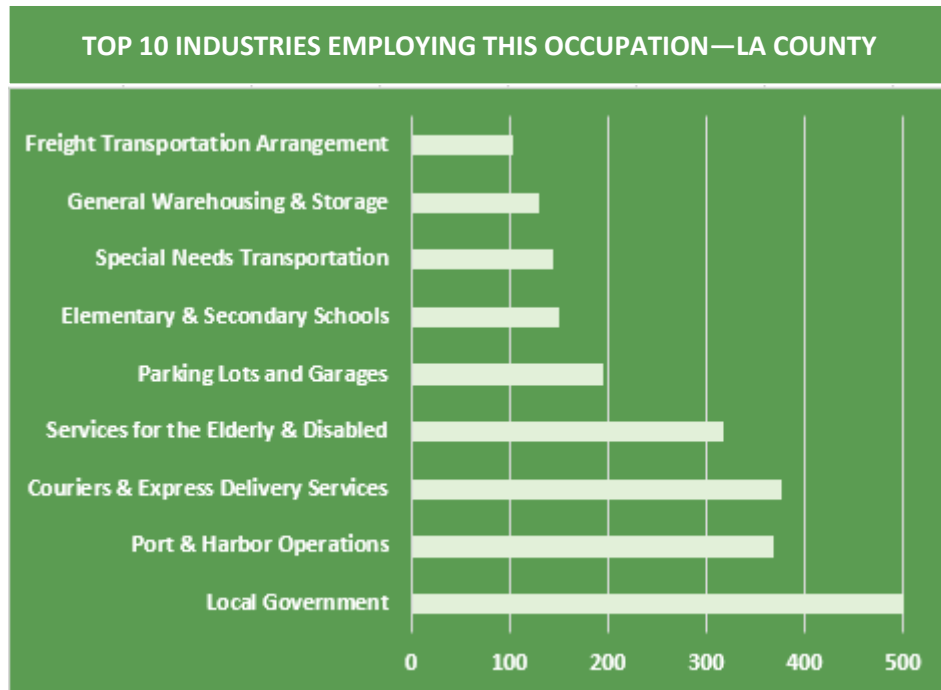

Occupation Title: First-Line Supervisors of Transportation & Material-Moving Machine & Vehicle Operators

EMSI Data As Of: September 2016

Industry Sector: Transportation

Standard Occupational Classification Code: 53-1031

2015-2020 JOB OPENINGS AREA DISTRIBUTION					
Area	# of Jobs 2015	# of Jobs 2020	% Change 2015-20	Replacements 2015-20	Job Openings 2015-20
Los Angeles County	6,559	6,926	6%	1,093	1,460
Orange County	1,358	1,383	2%	220	245
Long Beach	569	610	7%	99	140

% Change represents employment growth projected in the next five years (new jobs created).
Replacements are the number of jobs that are projected to be open due to retirements and turnover.
Job Openings represent all job openings, whether the jobs are new or due to retirements /turnover.

EMPLOYMENT WAGE INFORMATION- LA COUNTY				
2015 Employment Wage Statistics	Rate type	Entry level	Median	Experienced
	Annual Wage or Salary	$46,529.60	$62,400	$78,291.20
	Hourly Wage	$22.37	$30.00	$37.64

Earnings exclude benefits. Median earnings represent the wage at which half of the workers in the occupation earned more than that amount

REAL-TIME EMPLOYERS WITH JOB OPENINGS- LA COUNTY

Employer	Title(s)
Harbor Freight Tools USA, Inc.	Warehouse Supervisor
The Home Depot, Inc.	Operations Manager
Waste Management, Inc.	Route Manager
Restaurant Depot Inc.	Shipping Manager
Athens Services	Operations Supervisor
Veolia Transportation, Inc.	Control Supervisor, Area Supervisor
Act One Inc.	Materials Supervisor, Warehouse Supervisor
Uhaul Company	Transportation Manager, General Manager
Wm Financial, Inc.	Route Manager, Driver Manager

First-Line Supervisors of Transportation & Material-Moving Machine & Vehicle Operators: Directly supervise and coordinate activities of transportation and material-moving machine and vehicle operators and helpers.

Sample of Reported Job Titles: Dock Supervisor, Driver Manager, Fleet Manager, On Car Supervisor, Operations Supervisor, Street Supervisor, Supervisor, Trainmaster, Transportation Supervisor, Warehouse Supervisor.