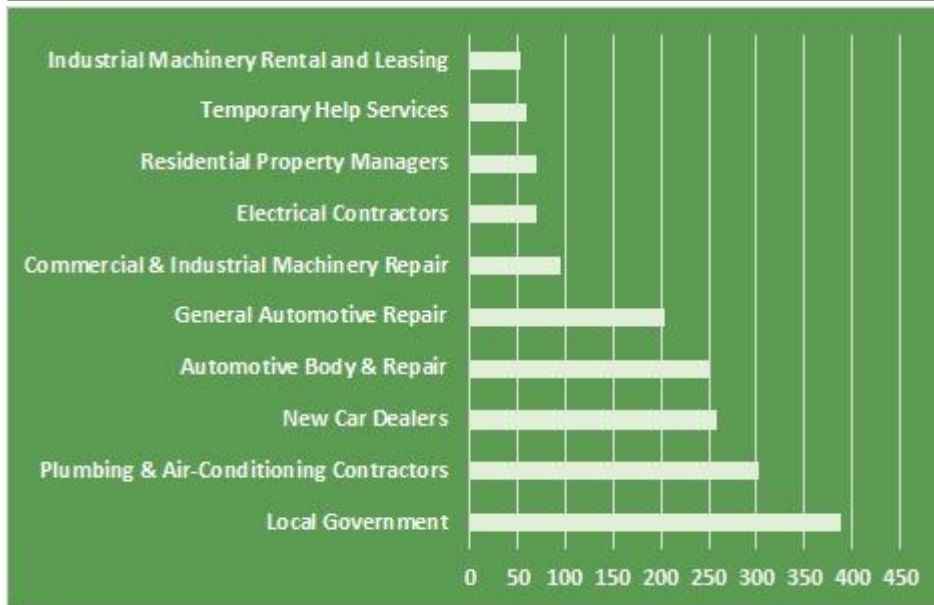

Occupation Title: Helpers- Installation, Maintenance, & Repair Workers

EMSI Data As Of: September 2016

Industry Sector: Building Trades and Construction

Standard Occupational Classification Code: 49-9098

2015-2020 JOB OPENINGS AREA DISTRIBUTION

Area	# of Jobs 2015	# of Jobs 2020	% Change 2015-20	Replacements 2015-20	Job Openings 2015-20
Los Angeles County	3,525	3,744	6%	596	815
Orange County	1,589	1,706	7%	268	385
Long Beach	244	255	5%	44	55

% Change represents employment growth projected in the next five years (new jobs created).
Replacements are the number of jobs that are projected to be open due to retirements and turnover.
Job Openings represent all job openings, whether the jobs are new or due to retirements /turnover.

EMPLOYMENT WAGE INFORMATION- LA COUNTY

2015 Employment Wage Statistics	Rate type	Entry level	Median	Experienced
	Annual Wage or Salary	$21,736	$29,120	$37,398.40
	Hourly Wage	$10.45	$14.00	$17.98

Earnings exclude benefits. Median earnings represent the wage at which half of the workers in the occupation earned more than that amount

TOP 10 INDUSTRIES EMPLOYING THIS OCCUPATION—LA COUNTY

REAL-TIME EMPLOYERS WITH JOB OPENINGS- LA COUNTY

Employer	Title(s)
McDonald's Corporation	Maintenance Worker
U- Haul Co Of New York And Vermont, Inc.	Maintenance Assistant
Uhaul Company Of South Carolina Inc .	Maintenance Assistant
Sunrise Senior Living, Inc.	Maintenance Assistant
The Select Family of Staffing Companies	Maintenance Assistant, Maintenance Helper
Aerotek	Maintenance Assistant
Alamo Group Inc.	Maintenance Assistant

Helpers--Installation, Maintenance, and Repair Workers: Help installation, maintenance, and repair workers in maintenance, parts replacement, and repair of vehicles, industrial machinery, and electrical and electronic equipment. Perform duties such as furnishing tools, materials, and supplies to other workers; cleaning work area, machines, and tools; and holding materials or tools for other workers.

Sample of Reported Job Titles: Building Equipment Operator (BEO), Facilities Maintenance Technician, General Maintenance Mechanic, Helper, Maintenance Helper, Maintenance Mechanic, Maintenance Technician, Mechanic Helper, Trades Helper, Well Tender .