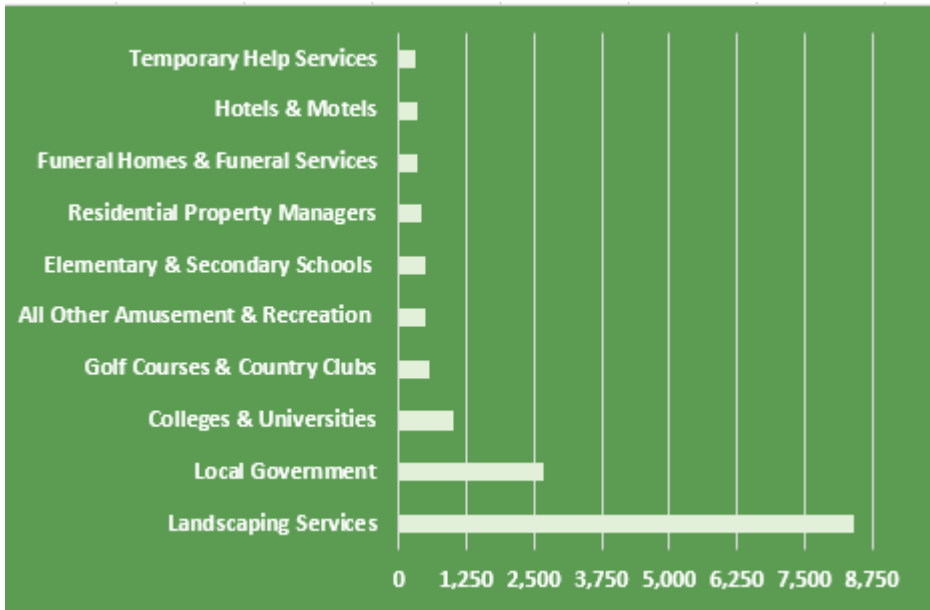

Occupation Title: Landscaping and Groundskeeping Workers

Industry Sector: Agriculture and Natural Resources

EMSI Data As Of: September 2016

Standard Occupational Classification Code: 37-3011

2015-2020 JOB OPENINGS AREA DISTRIBUTION					
Area	# of Jobs 2015	# of Jobs 2020	% Change 2015-20	Replacements 2015-20	Job Openings 2015-20
Los Angeles County	20,875	22,055	6%	1,970	3,150
Orange County	14,802	15,541	5%	1,391	2,130
Long Beach	775	817	5%	73	115

% Change represents employment growth projected in the next five years (new jobs created).
Replacements are the number of jobs that are projected to be open due to retirements and turnover.
Job Openings represent all job openings, whether the jobs are new or due to retirements /turnover.

TOP 10 INDUSTRIES EMPLOYING THIS OCCUPATION—LA COUNTY

Landscaping and Groundskeeping Workers: Landscape or maintain grounds of property using hand or power tools or equipment. Workers typically perform a variety of tasks, which may include any combination of the following: sod laying, mowing, trimming, planting, watering, fertilizing, digging, raking, sprinkler installation, and installation of mortarless segmental concrete masonry wall units.