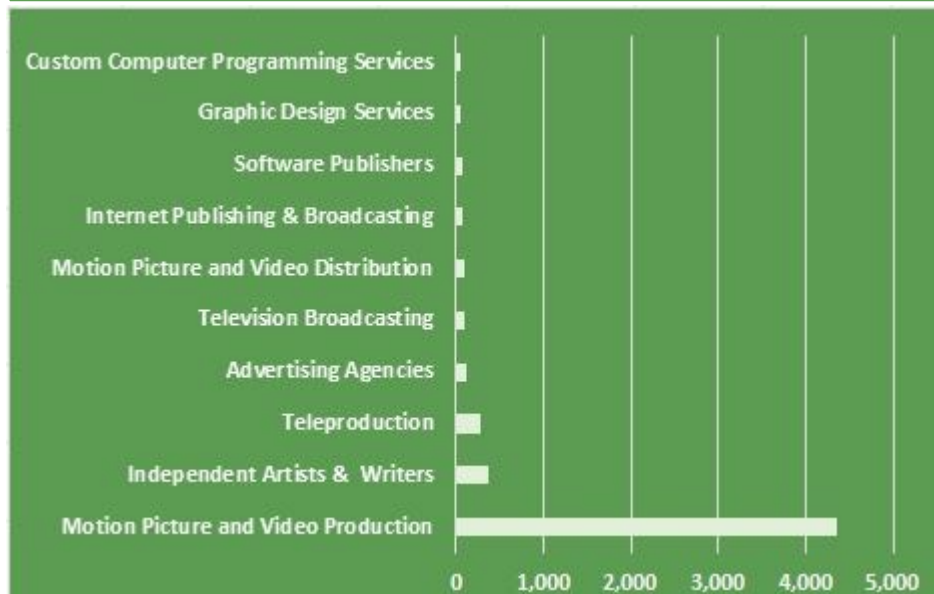

Occupation Title: Multimedia Artists & Animators

EMSI Data As Of: September 2016

Industry Sector: Arts, Media, and Entertainment

Standard Occupational Classification Code: 27-1014

2015-2020 JOB OPENINGS AREA DISTRIBUTION					
Area	# of Jobs 2015	# of Jobs 2020	% Change 2015-20	Replacements 2015-20	Job Openings 2015-20
Los Angeles County	5,761	6,089	6%	562	890
Orange County	460	475	3%	45	60
Long Beach	32	34	6%	-	-

*% Change represents employment growth projected in the next five years (new jobs created).
Replacements are the number of jobs that are projected to be open due to retirements and turnover.
Job Openings represent all job openings, whether the jobs are new or due to retirements /turnover.*

EMPLOYMENT WAGE INFORMATION- LA COUNTY				
2015 Employment Wage Statistics	Rate type	Entry level	Median	Experienced
	Annual Wage or Salary	$80,579.20	$80,516.80	$99,964.80
	Hourly Wage	$26.26	$38.71	$48.06

Earnings exclude benefits. Median earnings represent the wage at which half of the workers in the occupation earned more than that amount

TOP 10 INDUSTRIES EMPLOYING THIS OCCUPATION—LA COUNTY

REAL-TIME EMPLOYERS WITH JOB OPENINGS- LA COUNTY

Employer	Title(s)
Sony Corporation	Artist, Animator, 3D Artist
Sony Computer Entertainment America Inc.	Artist, Animator, 3D Artist
Nexone Inc.	Artist, Animator, 3D Artist
Activision Blizzard, Inc.	Artist, Animator
Artisan Creative Inc	Graphic Designer
Dreamworks Animation Skg, Inc.	Artist
Deluxe Entertainment Services Group Inc.	Artist
Riot Games, Inc.	Artist
Electronic Arts Inc.	Animator

Multimedia Artists & Animators: Create special effects, animation, or other visual images using film, video, computers, or other electronic tools and media for use in products or creations, such as computer games, movies, music videos, and commercials.

Sample of Reported Job Titles: 3D Animator, 3D Artist, Animation Director, Animator, Art Director, Artist, Creative Director, Graphic Artist, Graphic Designer, Illustrator.