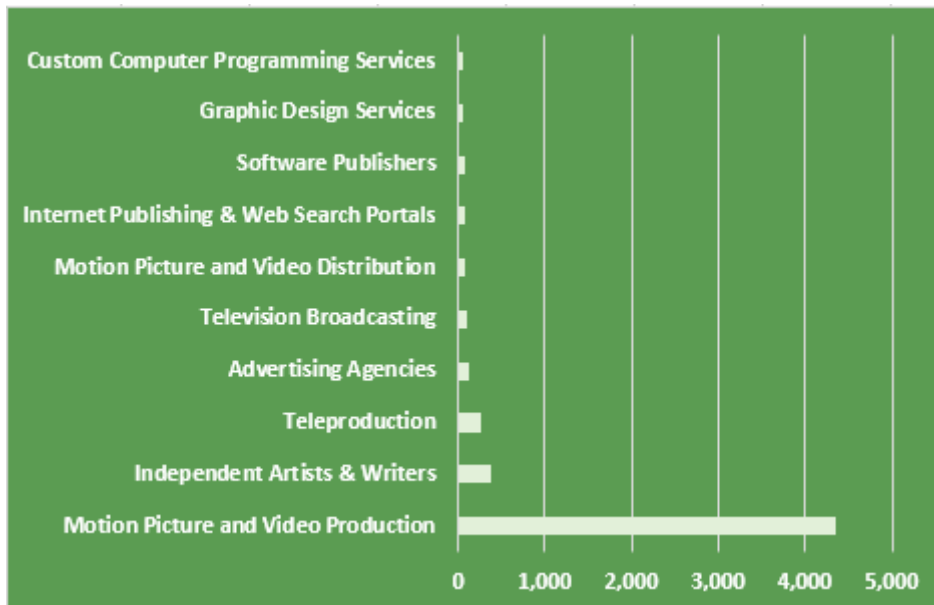

Occupation Title: Multimedia Artists & Animators

EMSI Data As Of: September 2016

Industry Sector: Engineering and Design

Standard Occupational Classification Code: 27-1014

2015-2020 JOB OPENINGS AREA DISTRIBUTION					
Area	# of Jobs 2015	# of Jobs 2020	% Change 2015-20	Replacements 2015-20	Job Openings 2015-20
Los Angeles County	5,761	6,089	6%	562	890
Orange County	460	475	3%	45	60
Long Beach	32	34	6%	-	-

% Change represents employment growth projected in the next five years (new jobs created).
Replacements are the number of jobs that are projected to be open due to retirements and turnover.
Job Openings represent all job openings, whether the jobs are new or due to retirements /turnover.

EMPLOYMENT WAGE INFORMATION- LA COUNTY				
2015 Employment Wage Statistics	Rate type	Entry level	Median	Experienced
	Annual Wage or Salary	$54,620.80	$80,516.80	$99,964.80
	Hourly Wage	$26.26	$38.71	$48.06

Earnings exclude benefits. Median earnings represent the wage at which half of the workers in the occupation earned more than that amount

TOP 10 INDUSTRIES EMPLOYING THIS OCCUPATION—LA COUNTY

REAL-TIME EMPLOYERS WITH JOB OPENINGS- LA COUNTY

Employer	Title(s)
Sony Corporation	Artist, Animator
Sony Computer Entertainment America Inc.	Artist, 3D Artist, Animator
Nexone Inc.	Artist, Animator, 3D Artist
Activision Blizzard, Inc.	Artist, Animator
Artisan Creative Inc.	Graphic Designer
Riot Games, Inc.	Artist
Electronic Arts Inc.	Animator

Multimedia Artists & Animators: Create special effects, animation, or other visual images using film, video, computers, or other electronic tools and media for use in products or creations, such as computer games, movies, music videos, and commercials.

Sample of Reported Job Titles: 3D Animator, 3D Artist, Animation Director, Animator, Art Director, Artist, Creative Director, Graphic Artist, Graphic Designer, Illustrator.