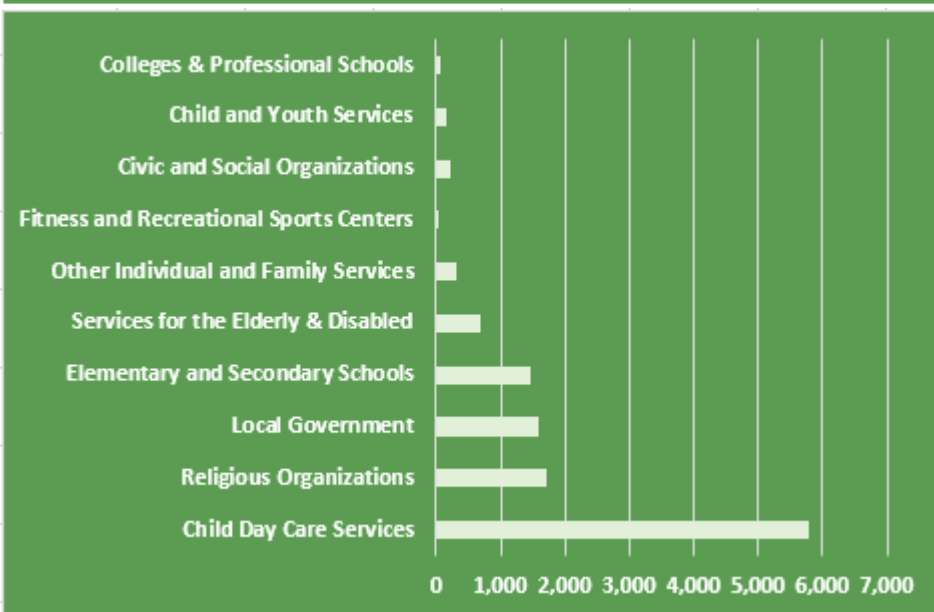

Occupation Title: Preschool Teachers, Except Special Education
Industry Sector: Education, Child Development & Family Services

EMSI Data As Of: September 2016

Standard Occupational Classification Code: 25-2011

2015-2020 JOB OPENINGS AREA DISTRIBUTION					
Area	# of Jobs 2015	# of Jobs 2020	% Change 2015-20	Replacements 2015-20	Job Openings 2015-20
Los Angeles County	12,661	13,255	5%	1,906	2,500
Orange County	4,751	5,021	6%	725	995
Long Beach	547	573	5%	84	110

% Change represents employment growth projected in the next five years (new jobs created).
Replacements are the number of jobs that are projected to be open due to retirements and turnover.
Job Openings represent all job openings, whether the jobs are new or due to retirements /turnover.

EMPLOYMENT WAGE INFORMATION- LA COUNTY				
2015 Employment Wage Statistics	Rate type	Entry level	Median	Experienced
	Annual Wage or Salary	$24,980.80	$29,452.80	$39,083.20
	Hourly Wage	$12.01	$14.16	$18.79

Earnings exclude benefits. Median earnings represent the wage at which half of the workers in the occupation earned more than that amount

TOP 10 INDUSTRIES EMPLOYING THIS OCCUPATION—LA COUNTY

REAL-TIME EMPLOYERS WITH JOB OPENINGS- LA COUNTY

Employer	Title(s)
Learning Care Group, Inc.	Lead Teacher, Child Care Teacher
Kclc Inc.	Lead Teacher
Childtime Childcare, Inc.	Lead Teacher,
KinderCare Learning Centers, Inc.	Child Care Teacher
Bright Horizons Family Solutions, Inc.	Substitute Teacher
La Petite Academy, Inc.	Preschool Teacher, Child Care Teacher
Bright Horizons Children’s Centers LLC	Infant Teacher, Toddler Teacher
Options With Learning, LLC	Child Care Teacher, Head Start Teacher
University of Knowledge	Child Care Teacher

Preschool Teachers, Except Special Education: Instruct preschool-aged children in activities designed to promote social, physical, and intellectual growth needed for primary school in preschool, day care center, or other child development facility. May be required to hold State certification.

Sample of Reported Job Titles: Early Childhood Teacher, Group Teacher, Head Start Teacher, Lead Teacher, Pre-Kindergarten Teacher (Pre-K Teacher), Preschool Teacher, Teacher, Teacher Assistant, Toddler Teacher.