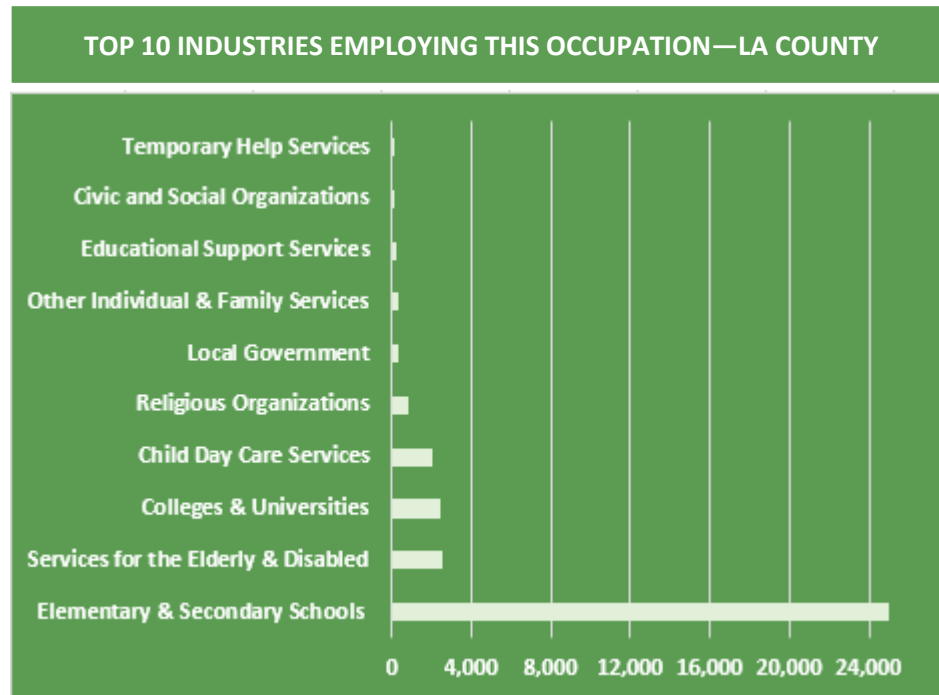

Occupation Title: Teacher Assistants

EMSI Data As Of: September 2016

Industry Sector: Education, Child Development & Family Services

Standard Occupational Classification Code: 25-9041

2015-2020 JOB OPENINGS AREA DISTRIBUTION					
Area	# of Jobs 2015	# of Jobs 2020	% Change 2015-20	Replacements 2015-20	Job Openings 2015-20
Los Angeles County	38,676	40,814	6%	4,797	6,935
Orange County	11,878	12,277	3%	1,456	1,855
Long Beach	2,055	2,155	5%	255	355

% Change represents employment growth projected in the next five years (new jobs created).
Replacements are the number of jobs that are projected to be open due to retirements and turnover.
Job Openings represent all job openings, whether the jobs are new or due to retirements /turnover.

EMPLOYMENT WAGE INFORMATION- LA COUNTY				
2015 Employment Wage Statistics	Rate type	Entry level	Median	Experienced
	Annual Wage or Salary	$23,275.20	$29,120	$35,214.40
	Hourly Wage	$11.19	$14.00	$16.93

Earnings exclude benefits. Median earnings represent the wage at which half of the workers in the occupation earned more than that amount

REAL-TIME EMPLOYERS WITH JOB OPENINGS- LA COUNTY

Employer	Title(s)
La Petite Academy, Inc.	Teacher Assistants
Learning Care Group, Inc.	Teacher Assistants
Tvcca	Teacher Assistants
C2 Education	Teacher Assistant, Teacher Aide
Aspire Public Schools	Instructional Assistant, Teacher Aide
Camino Nuevo Charter Academy	Activities Assistant
Childtime Childcare, Inc.	Teacher Assistant
Bonita Unified School District	Teacher Aide
Palmdale School District	Instructional Assistant, Program Assistant

Teacher Assistants: Perform duties that are instructional in nature or deliver direct services to students or parents. Serve in a position for which a teacher has ultimate responsibility for the design and implementation of educational programs and services.

Sample of Reported Job Titles: Educational Technician, Instructional Aide, Instructional Assistant, Paraeducator, Paraprofessional, Special Education Paraprofessional, Special Education Teaching Assistant, Teacher Aide, Teacher Assistant, Teaching Assistant.