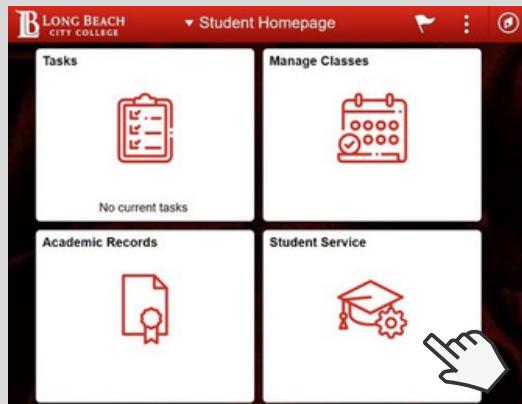

HOW TO: View your Education Plan

An Educational Plan outlines the courses you should take in order to reach your academic and career goals. If you created an Educational Plan with a counselor, you may view it online in your Viking Student Portal.

1. Go to www.lbcc.edu click on "Quicklinks," & select "Viking Student Login"

2. Enter LBCC VIKING ID# & Password

3. Click "Student Service"

4. Click "My Education Plan"