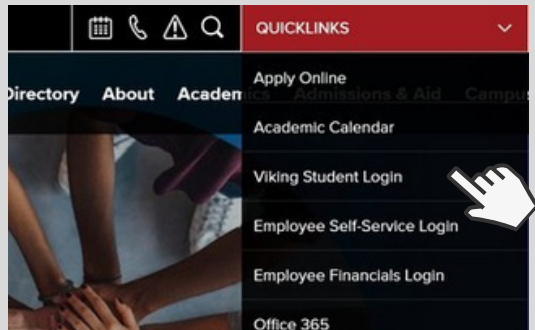

HOW TO: View your Education Plan

An Educational Plan outlines the courses you should take in order to reach your academic and career goals. If you created an Educational Plan with a counselor, you may view it online in your Viking Student Portal.

1. Go to www.lbcc.edu click on "Quicklinks," & select "Viking Student Login"