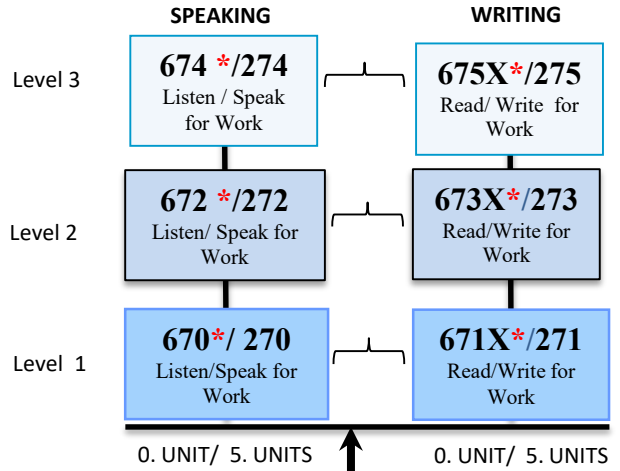

*See LBCC catalogue or brochure for a complete description of the program & certificates.

E.S.L

English as a Second Language

UC/CSU TRANSFER

CERTIFICATES WORKPLACE LANGUAGE SKILLS (*)

Level 1 Plan : 4176 (ESL 670 & ESL 671X)
 Level 2 Plan: 4177 (ESL 672 & ESL 673X)
 Level 3 Plan : 4178 (ESL 674 & ESL 675X)
 200s Credit Courses do not lead to a certificate.

(ESLLC 699) LEARNING CENTER LL216
 Provides individual help for students at all ESL class levels
 640/840 - 34