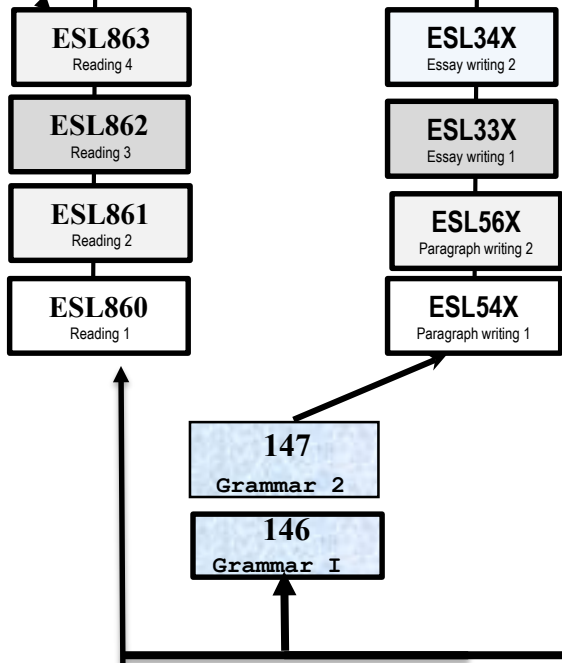

*See LBCC catalogue or brochure for a complete description of the program & certificates.

E.S.L

English as a Second Language

UC/CSU TRANSFER

CERTIFICATES WORKPLACE LANGUAGE SKILLS (*)

Level 1 Plan : 4176 (ESL 670 & ESL 671X)
 Level 2 Plan: 4177 (ESL 672 & ESL 673X)
 Level 3 Plan : 4178 (ESL 674 & ESL 675X)
 200s Credit Courses do not lead to a certificate.

(ESLLC 699) LEARNING CENTER LL216
 Provides individual help for students at all ESL class levels
 640/840 - 34