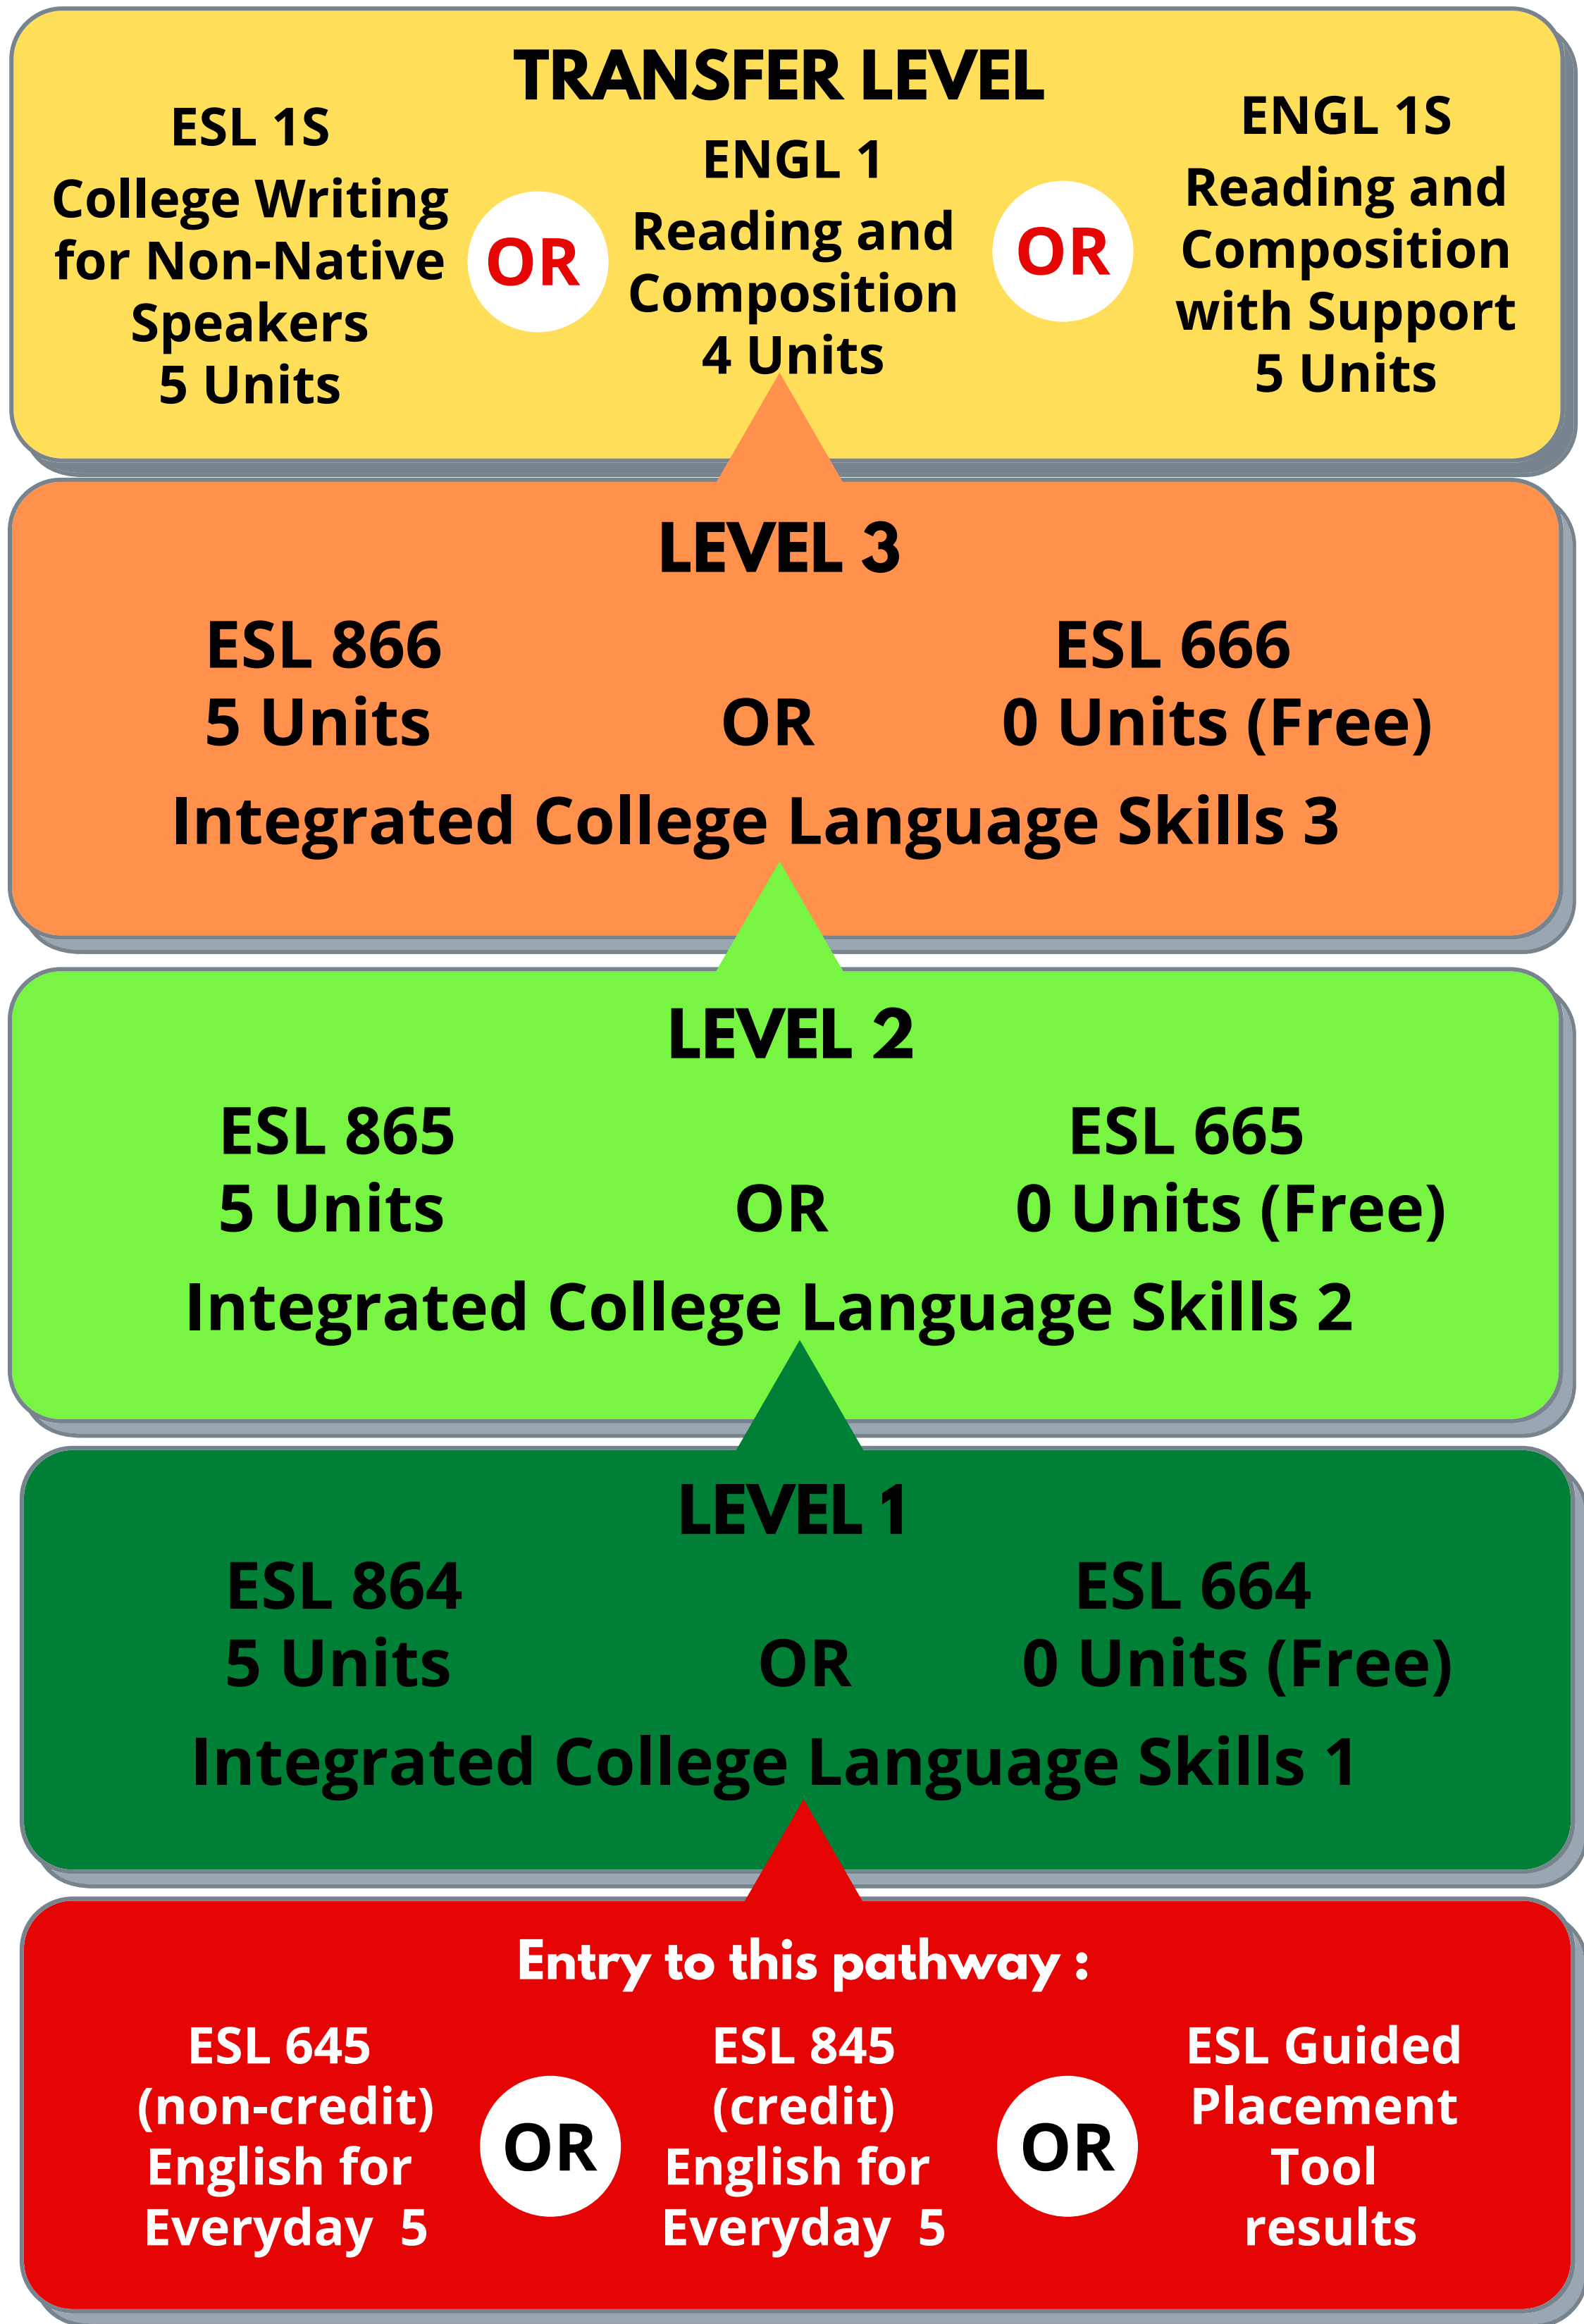

# ESL PATHWAY TO TRANSFER LEVEL ENGLISH (ENGL1)

Students completing these courses will possess the English language skills necessary for college transfer level.

English as a Second Language

Contact us: (562) 938-3037, 1305 E. Pacific Coast Hwy  
Long Beach, CA 90806      ESL Office - Room LL211