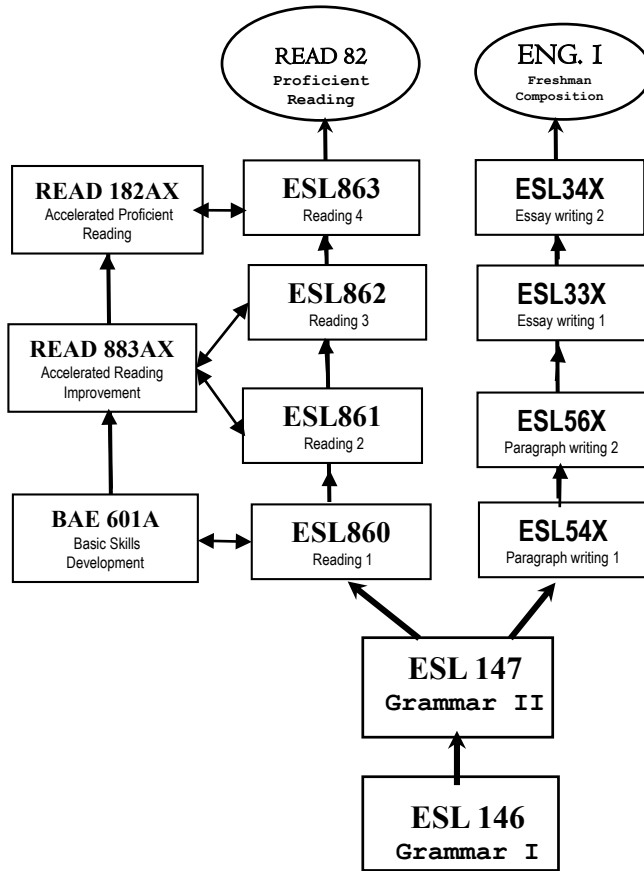

ESL

English as a Second Language Pathways Chart

Course promotions are based on multiple measures

READING SKILLS for ESL STUDENTS
State Approved Certificate CDCP (602s)

ENGLISH FOR EVERYDAY
State approved Certificate CDCP (640s)

ESL Placement Test