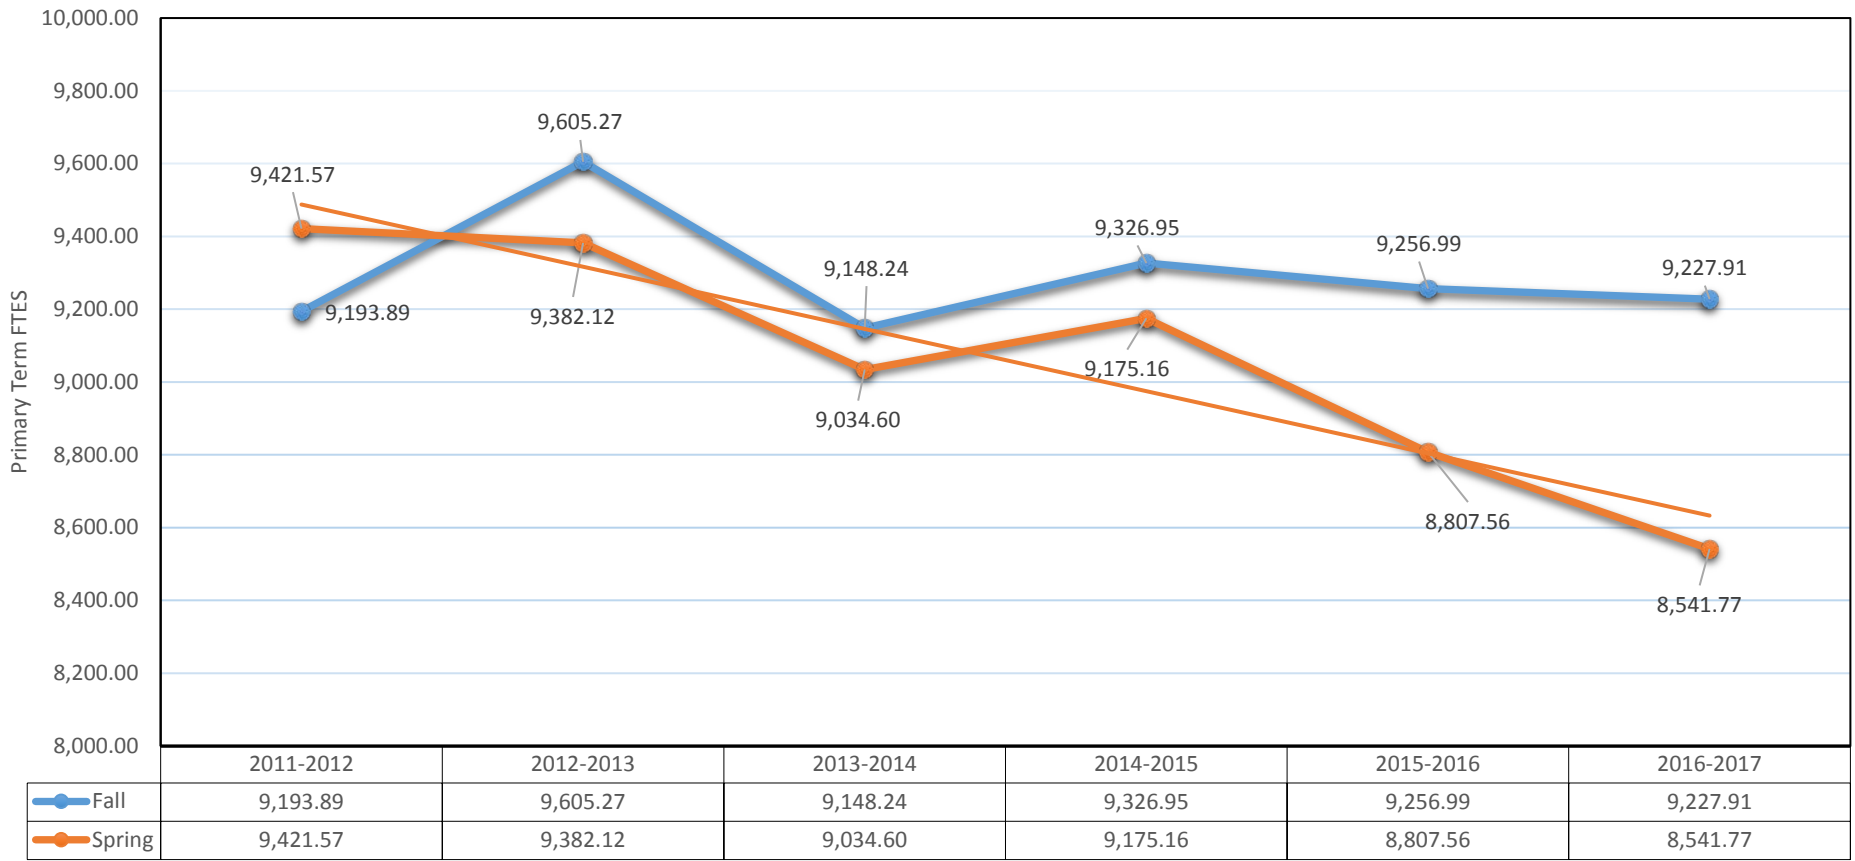

LBCC Primary Term FTES Trend 2011 - 2017

Academic Year

● Fall ● Spring — Linear (Spring)