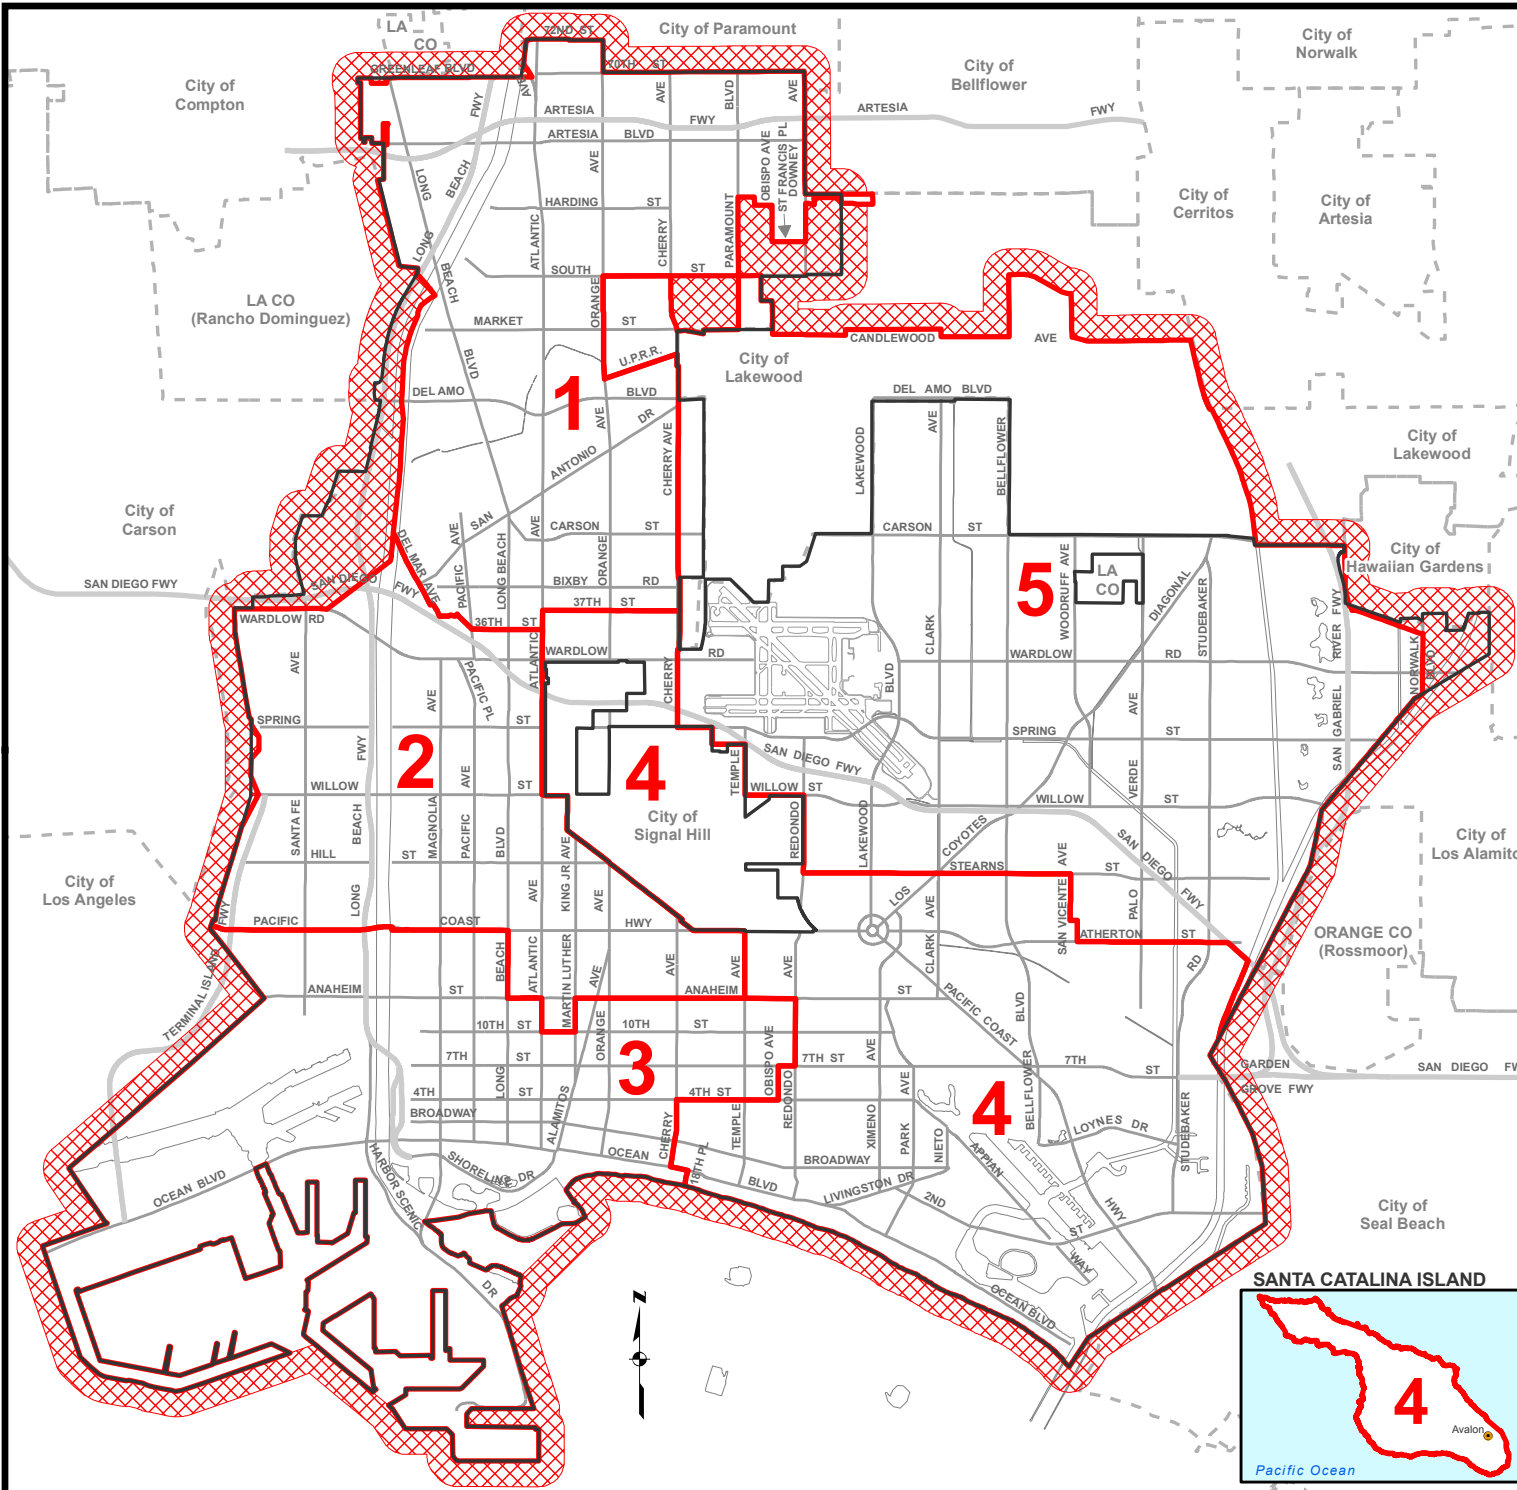

City of Long Beach California Long Beach Community College District Map

As of December 2011

MAP FEATURES

- Long Beach Community College District
- Outside of District
- City Boundary