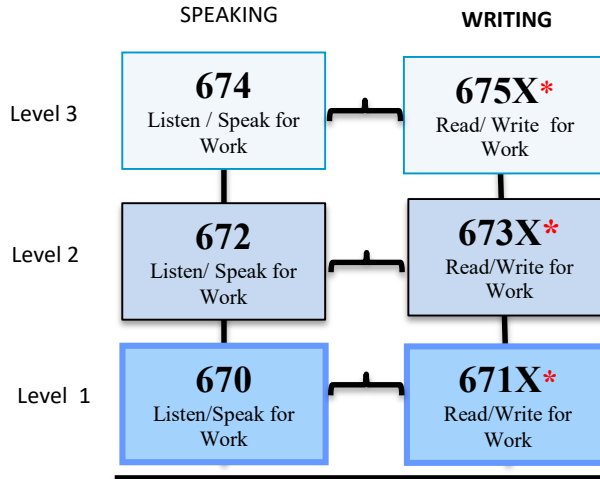

E.S.L

*See catalogue or brochure for a complete description of the program & certificates.

English as a Second Language Noncredit Pathway

CERTIFICATES WORKPLACE LANGUAGE SKILLS

Level 1 PLAN: 4176 * (Courses ESL 670 & 671X).
 Level 2 PLAN: 4177* (Courses ESL 672 & 673X).
 Level 3 PLAN: 4178* (Courses ESL 674 & 675X).

(ESLLC 699) LEARNING CENTER LL216
 Provides individual help for students at all ESL class levels
 640/840 - 34

READING SKILLS

CERTIFICATES:
 ESL LITERACY PLAN: 4182
 ESL READING FOR
 CITIZENSHIP PLAN: 4183