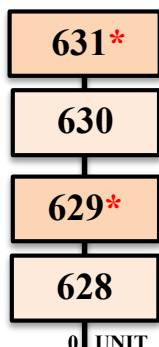

E.S.L

*See catalogue or brochure for a complete description of the program & certificates.

English as a Second Language Noncredit Pathway

CERTIFICATES WORKPLACE LANGUAGE SKILLS

Level 1 PLAN: 4176 * (Courses ESL 670 & 671X).
 Level 2 PLAN: 4177* (Courses ESL 672 & 673X).
 Level 3 PLAN: 4178* (Courses ESL 674 & 675X).

(ESLLC 699) LEARNING CENTER LL216
 Provides individual help for students at all ESL class levels
 640/840 - 34

READING SKILLS

CERTIFICATES:
 ESL LITERACY PLAN: 4182
 ESL READING FOR
 CITIZENSHIP PLAN: 4183