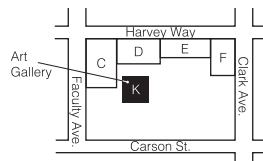

LBCC ANNUAL **STUDENT** **SHOW** MAY 9 - MAY 25, 2019

RECEPTION Thurs. May 9, 2019
6:30 p.m.–8:30 p.m.

GALLERY HOURS

Mon/Thurs 9:30 a.m.–7 p.m.

Tue/Wed Noon–8:30 p.m.

Fri TBA

Sat., May 25 Noon–4 p.m.

*Schedule is subject to change.